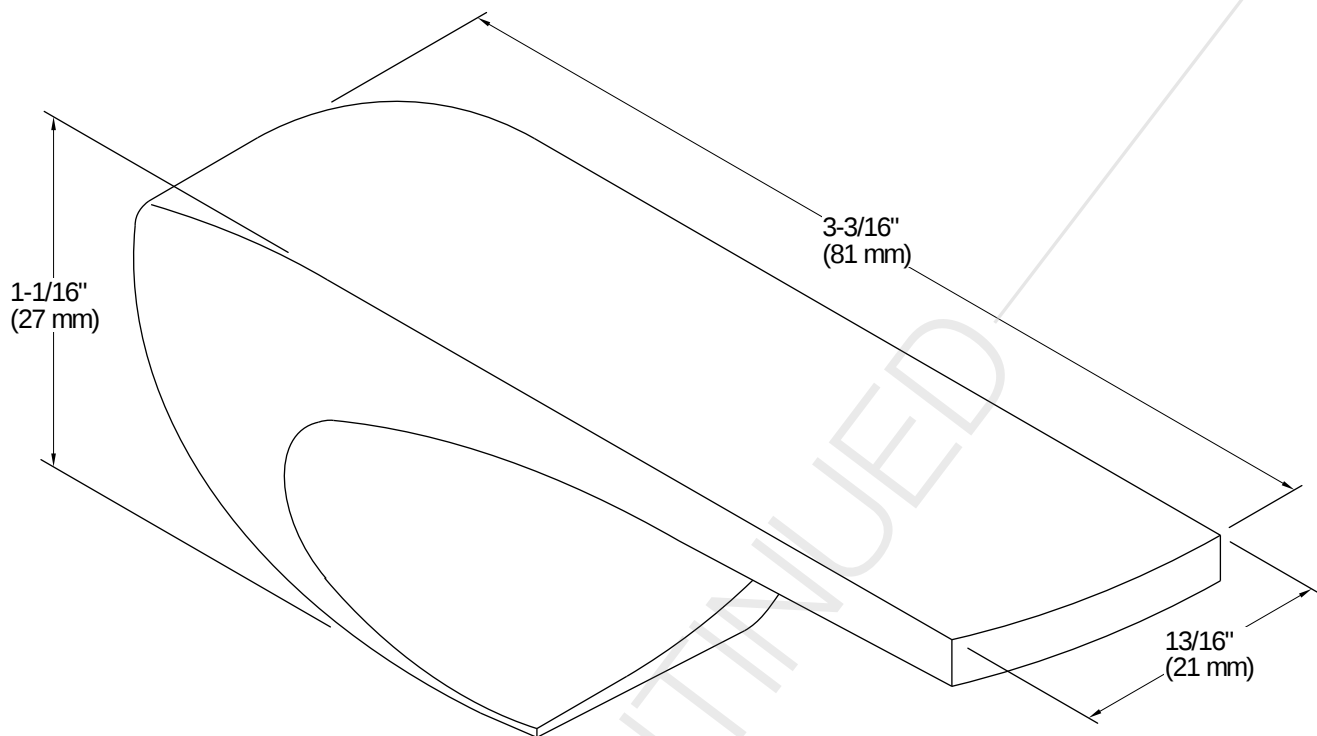

Installation Notes

Install this product according to the installation instructions.

ADA, OBC, CSA B651 compliant when installed to the specific requirements of these regulations.