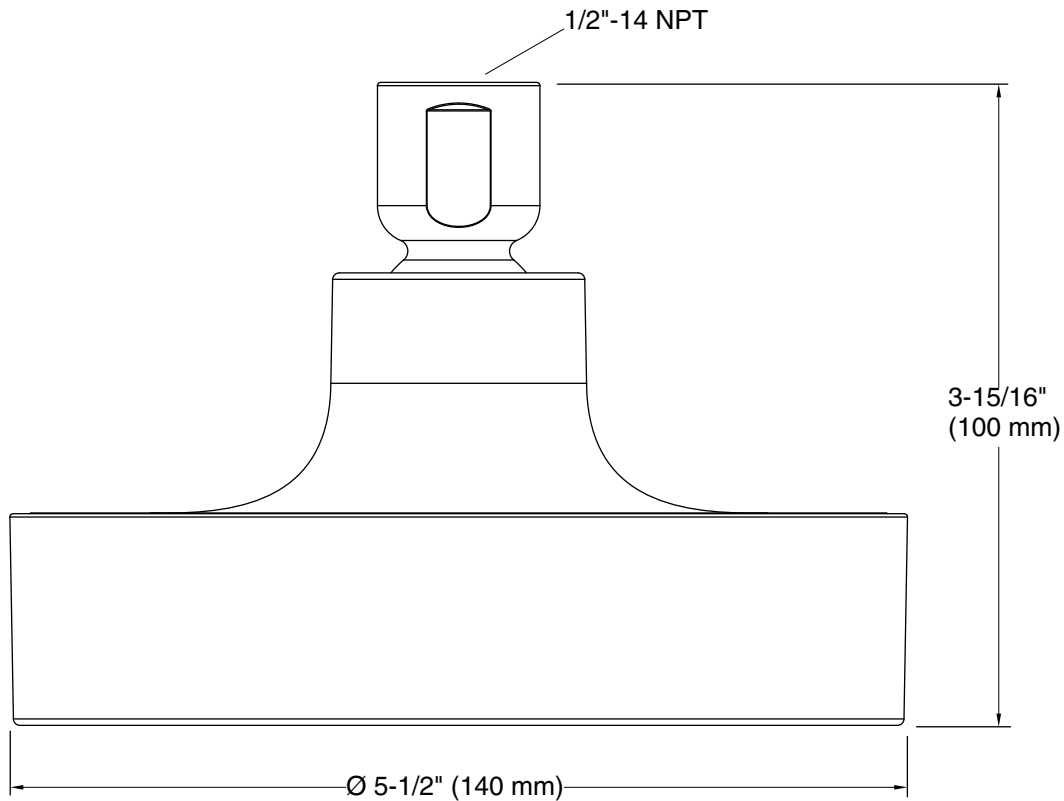

Technical Information

All product dimensions are nominal.

Showerhead/Body Spray:

Rated maximum flow: 1.75 gal/min (6.6 l/min)

Notes

For use with automatic compensating valves rated at 1.5 gal/min (5.7 l/min) or less.

Install this product according to the installation instructions.