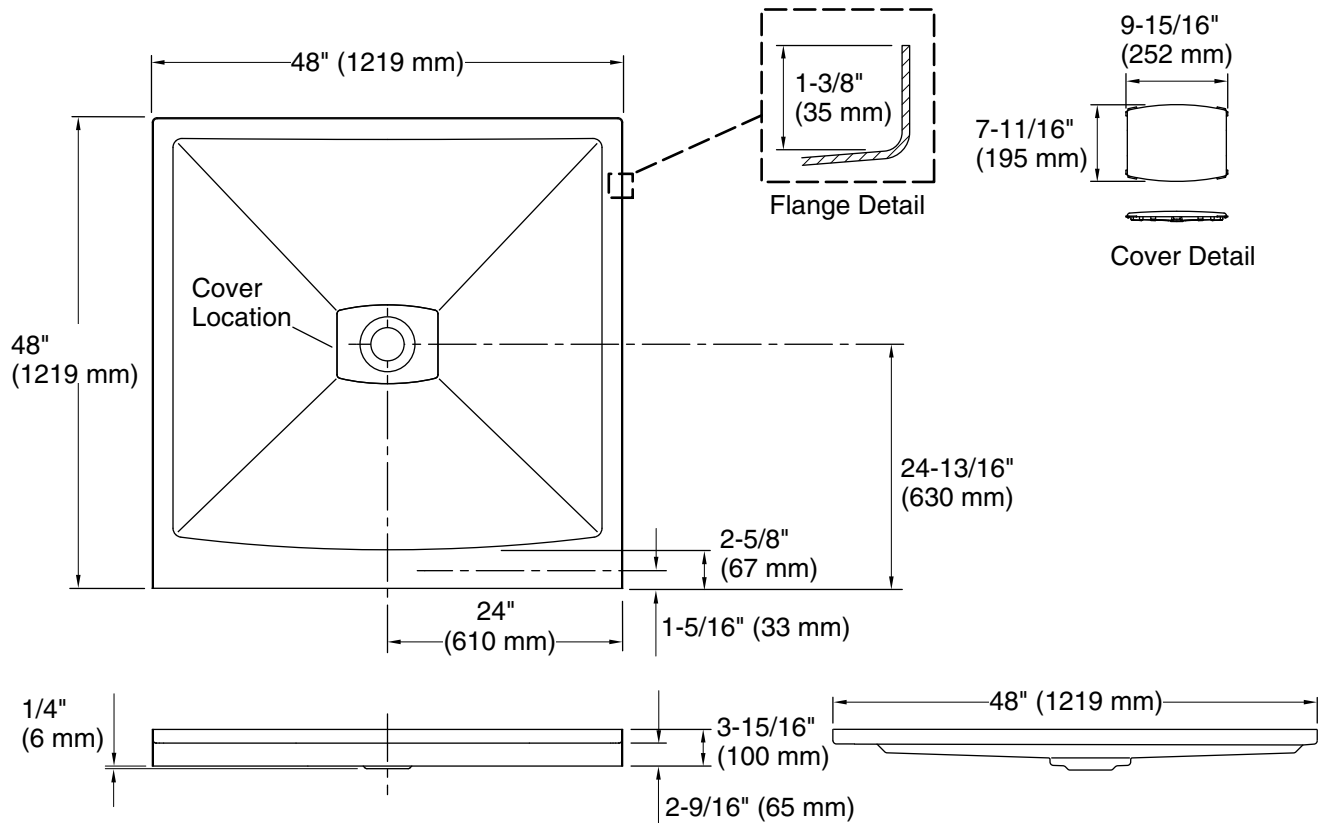

### Technical Information

All product dimensions are nominal.

Drain location:	Center
Weight:	54 lbs (24.5 kg)
Minimum floor load:	20 lbs/ft <sup>2</sup> (97.6 kg/m <sup>2</sup> )
Minimum flat for door:	2-5/8" (66 mm)