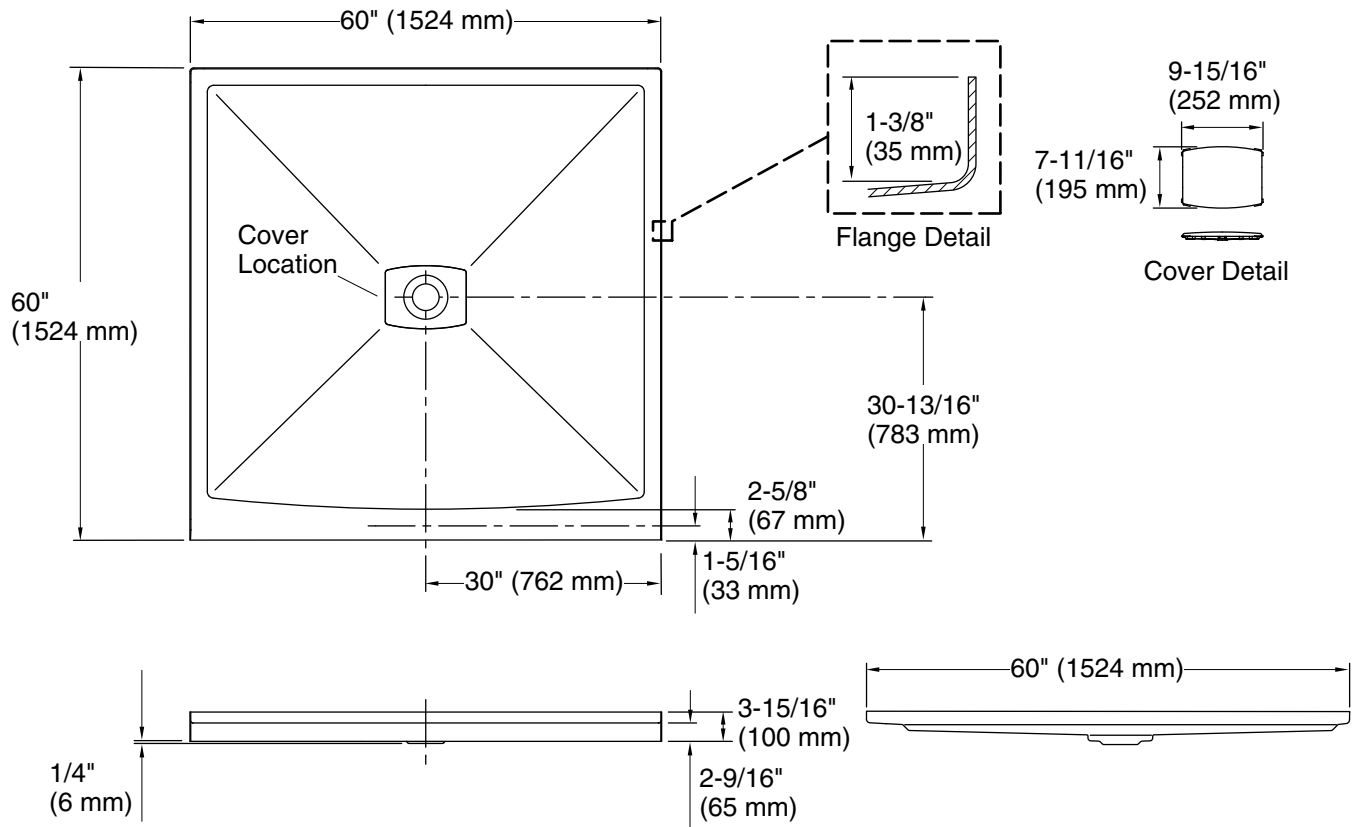

Color tiles intended for reference only.

Color	Code	Description
	0	White
	96	Biscuit
	NY	Dune
	95	Ice™ Grey
	58	Thunder™ Grey
	7	Black Black™

Technical Information

All product dimensions are nominal.

Drain location:	Center
Weight:	83 lbs (37.6 kg)
Minimum floor load:	15 lbs/ft ² (73.2 kg/m ²)
Minimum flat for door:	2-5/8" (66 mm)

Notes

Measure your actual product for rough-in details.

Install this product according to the installation instructions.

Shimming may be required to level the fixture.

Shimming may be required between the stud frame and the fixture.