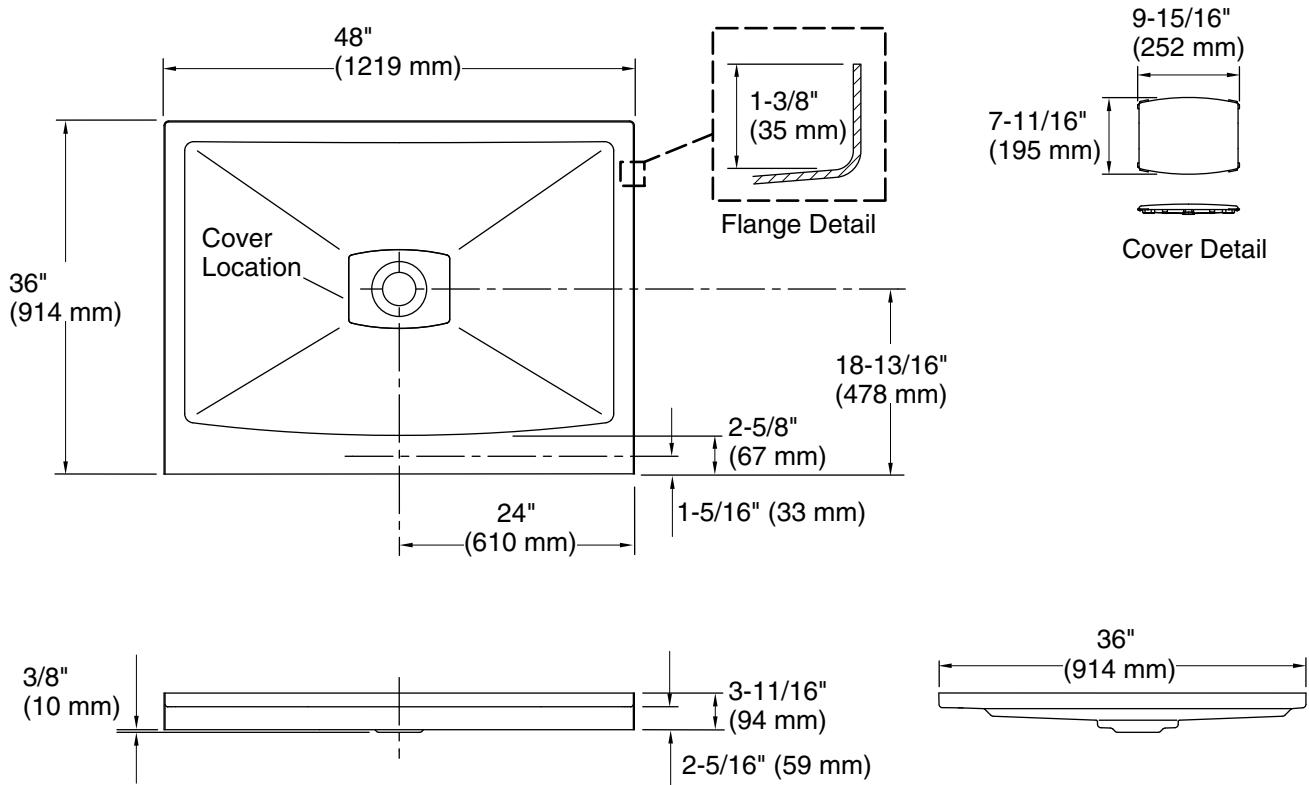

## Technical Information

All product dimensions are nominal.

Drain location:	Center
Weight:	43 lbs (19.5 kg)
Minimum floor load:	20 lbs/ft <sup>2</sup> (97.6 kg/m <sup>2</sup> )
Minimum flat for door:	2-5/8" (66 mm)