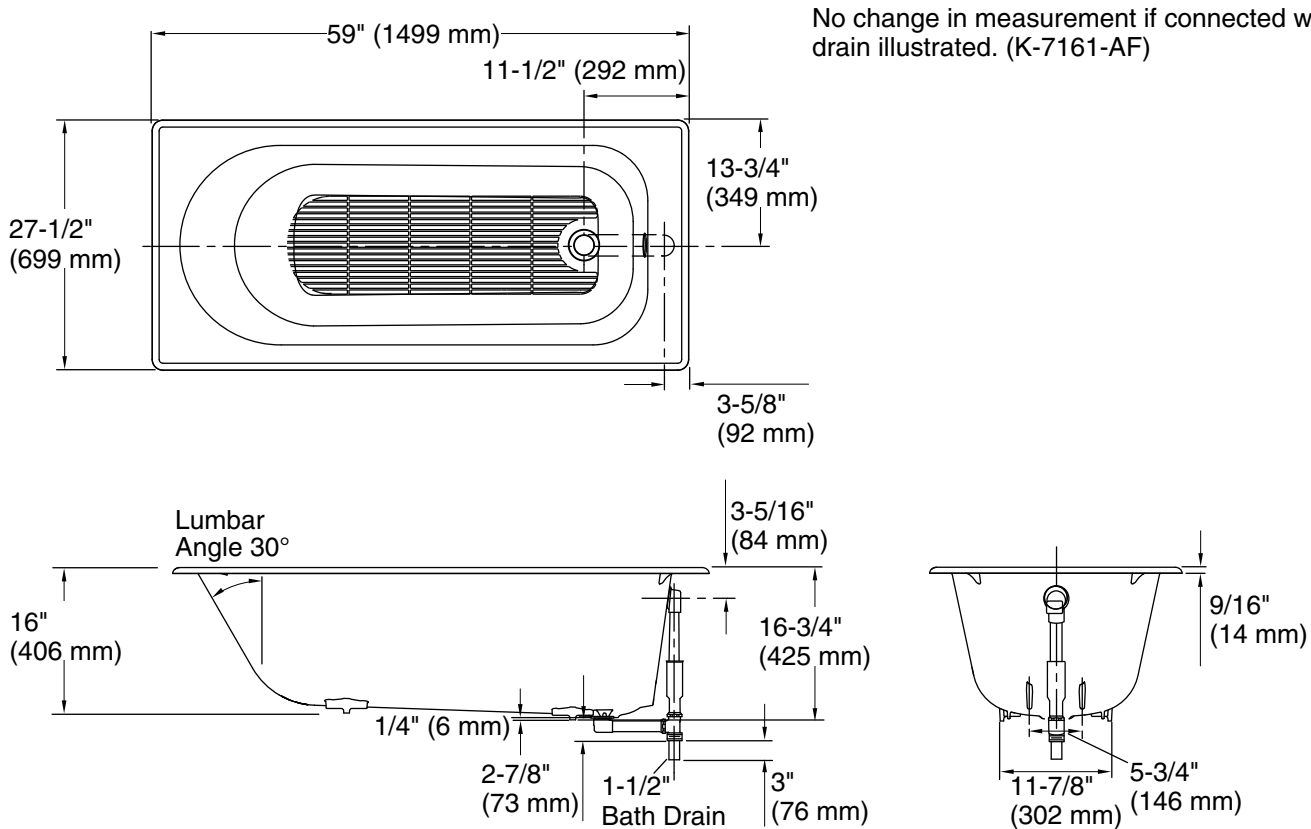

### Technical Information

All product dimensions are nominal.

Drain location:	Reversible
Basin area, bottom:	43-7/8" x 17-5/16" (1114 mm x 440 mm)
Basin area, top:	51-7/16" x 21-15/16" (1307 mm x 557 mm)
Weight:	232 lbs (105.2 kg)
Minimum floor load:	50 lbs/ft <sup>2</sup> (244.1 kg/m <sup>2</sup> )
Water depth:	11-5/16" (287 mm)
Water capacity:	33.4 gal (126.4 L)
Cutout:	Drop-in, 57-1/2" x 26" (1461 mm x 660 mm)
Minimum flat for door:	1-1/16" (26 mm)