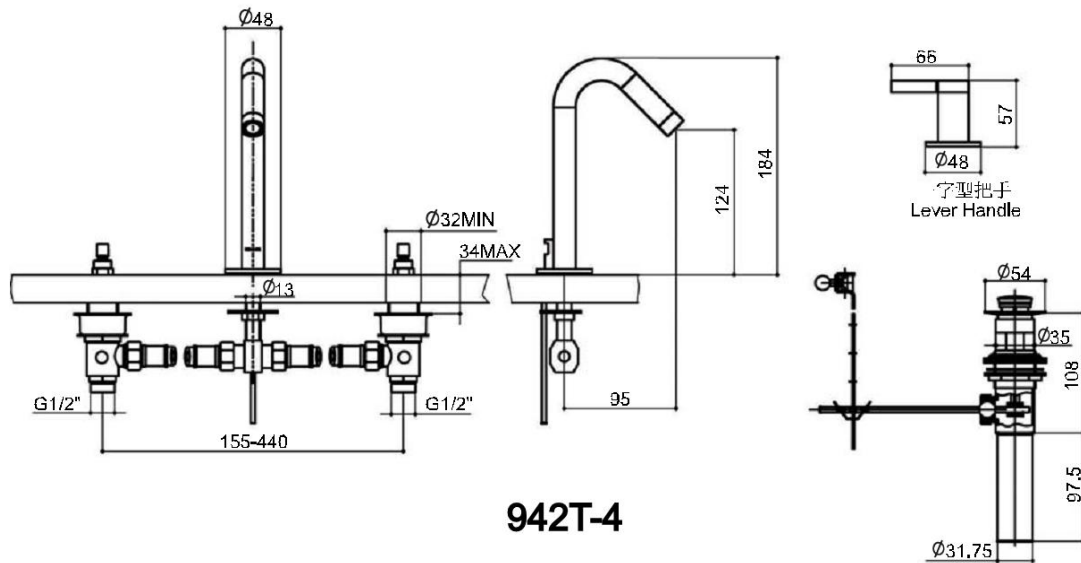

**Product Specification:**

Model	Spout		Handle	Includes	Finish	NOTE
	Reach	Height				
K-942T-4	95mm	184mm	Lever	Spout, handle, aerator, valve, pop-up drain with tailpiece, supplies, connection assy.	CP	942T-ZZ-CP is to match with K-2331T-8 Chord Vessel.

**Product Dimension:**

\*The above information are subject to change without notice.