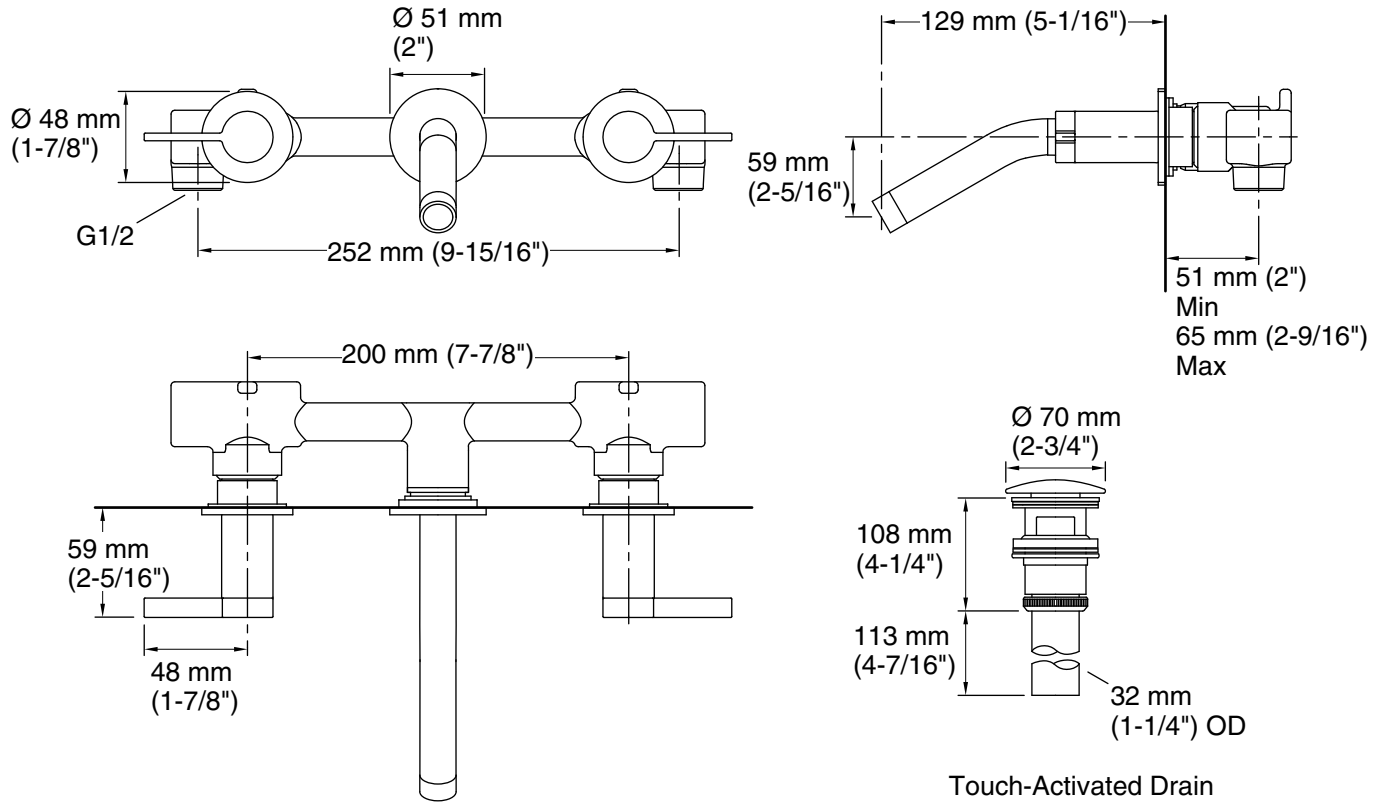

Features

- KOHLER ceramic disc valves exceed industry longevity standards for a lifetime of durable performance
- Lever handles
- Laminar flow delivers a graceful stream of water
- Spout reach 129 mm
- Includes in-wall brass valve
- Includes drain

Technical Information

All product dimensions are nominal.

Faucet:

Flow rate: 2.37 gal/min (9 l/min)

Notes

Install this product according to the installation instructions.