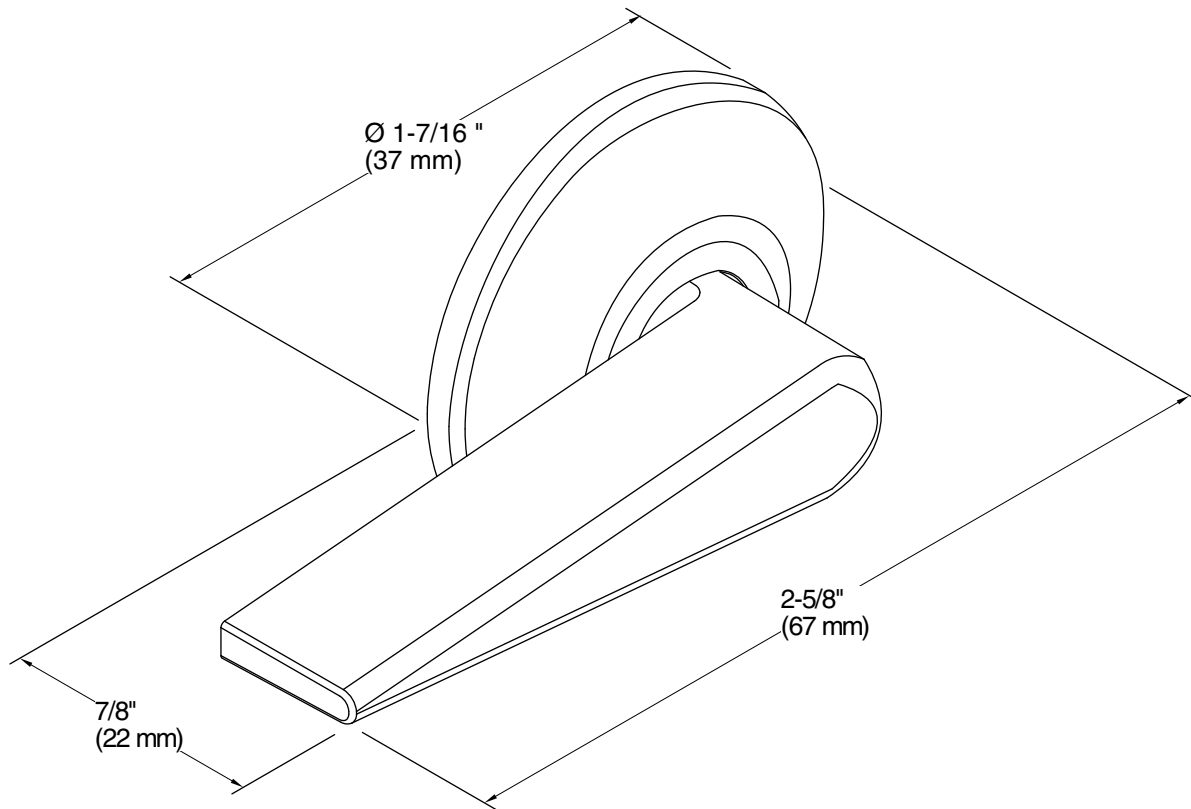

**Cimarron®**  
Left-Hand Trip Lever  
**K-9470-L**

**Features**

- Left-hand trip lever
- For use with Cimarron one- and two-piece toilets

**Material**

- Solid-brass construction for durability and reliability
- KOHLER finishes resist corrosion and tarnishing

### Technical Information

All product dimensions are nominal.

Material: Brass