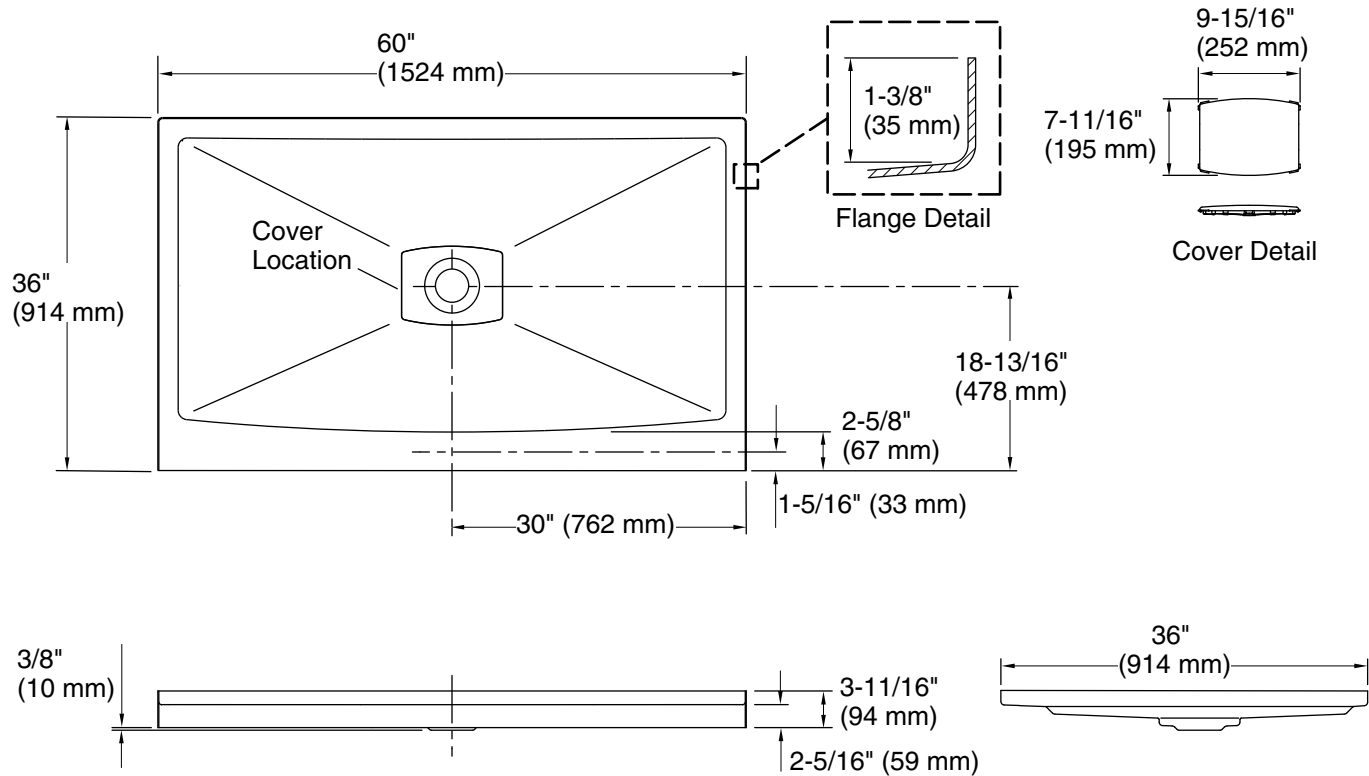

Technical Information

All product dimensions are nominal.

Drain location:	Center
Weight:	52 lbs (23.6 kg)
Minimum floor load:	17 lbs/ft² (83 kg/m²)
Minimum flat for door:	2-5/8" (66 mm)

Notes

Measure your actual product for rough-in details.

Install this product according to the installation instructions.

Shimming may be required to level the fixture.

Shimming may be required between the stud frame and the fixture.

Stud opening tolerance is + 1/4" (6 mm), - 0" (0 mm).