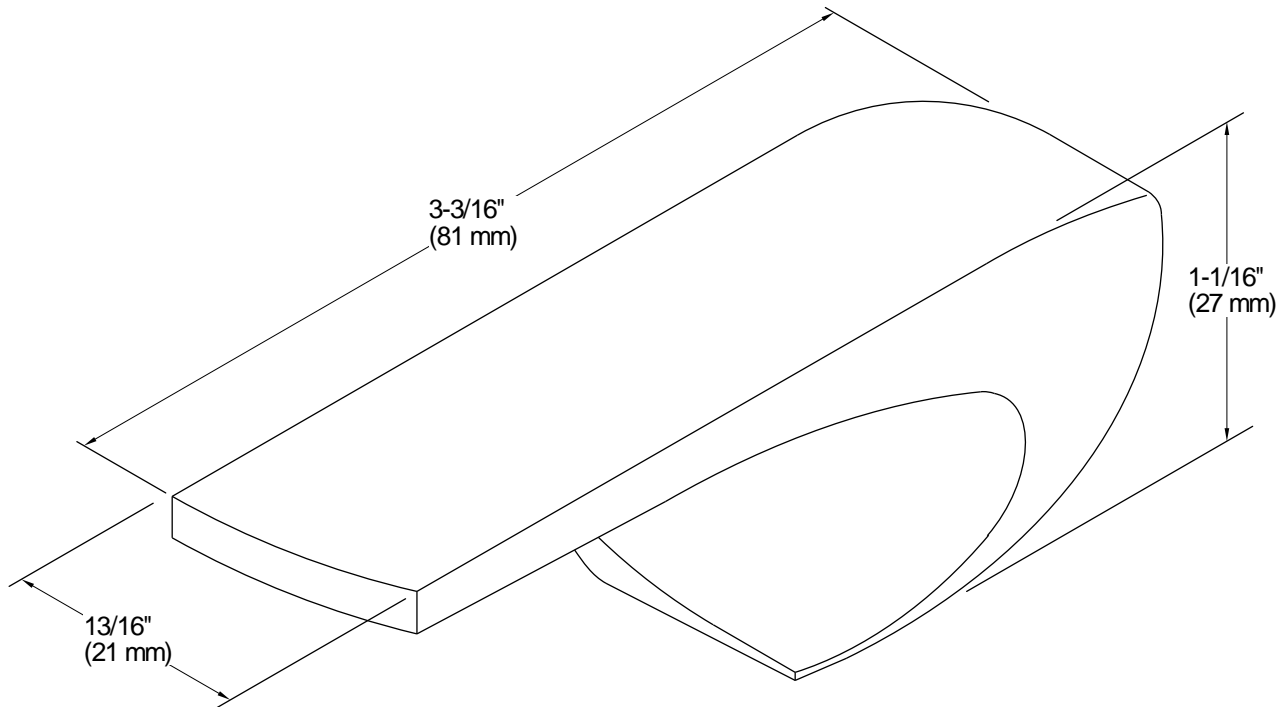

Technical Information

All product dimensions are nominal.

Material: Brass