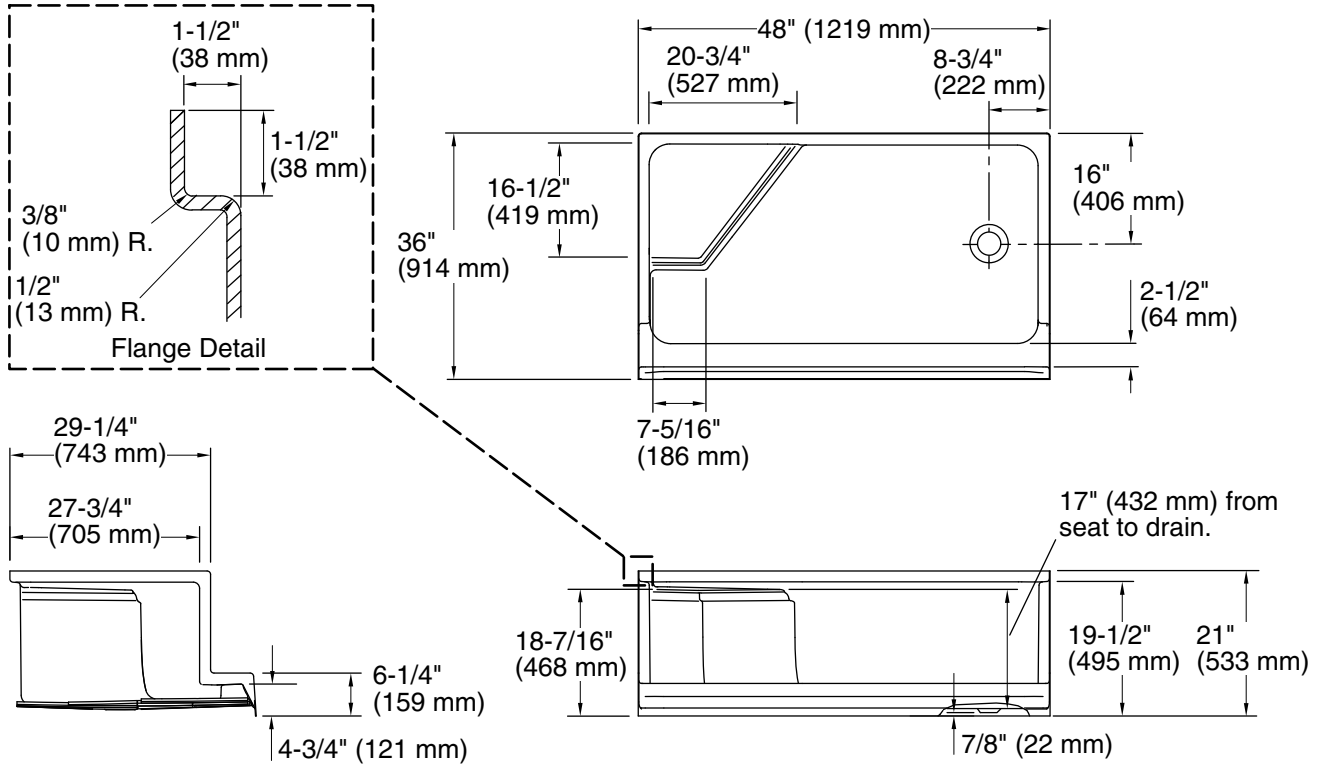

Memoirs®
48" x 36" right-hand drain shower base w/ integral seat
K-9488

Features

- Integral seat design for comfort
- Single threshold for three-wall installation
- Coordinates with other products in the Memoirs collection

Technical Information

All product dimensions are nominal.

Drain location:	Right
Weight:	70 lbs (31.8 kg)
Minimum floor load:	21 lbs/ft ² (102.5 kg/m ²)

Notes

Measure your actual product for rough-in details.