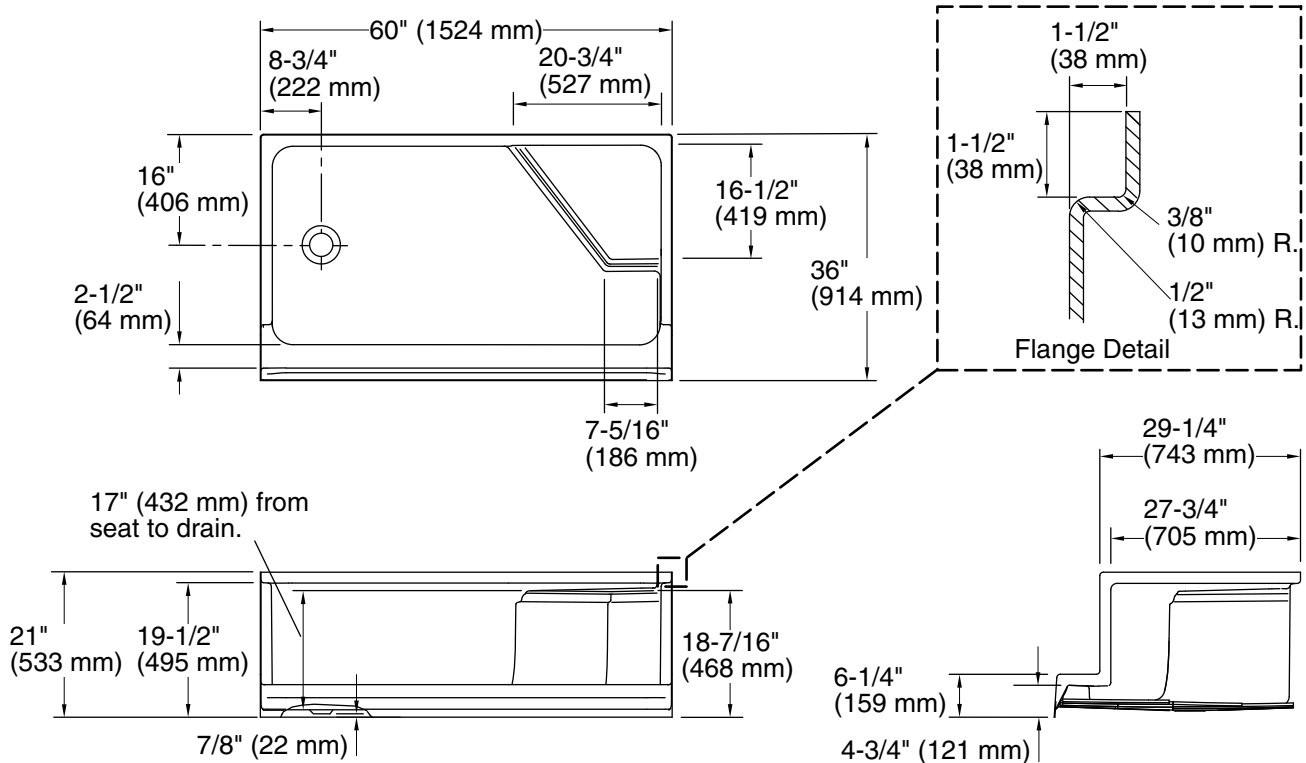

Features

- Integral seat design for comfort
- Single threshold for three-wall installation
- Coordinates with other products in the Memoirs collection

Material

- Acrylic

Installation

- Left drain

Recommended Products/Accessories

- K-706009-D3 Frameless Sliding Shower Door
- K-706009-L Frameless Sliding Shower Door
- K-706015-D3 Frameless Sliding Shower Door
- K-706015-L 74" H sliding shower door with 1/4"-thick glass
- K-5526 7 kW steam generator
- K-9132 Shower Drain
- K-23726 Drain treatment
- K-23732 Tub & shower cleaner

Technical Information

All product dimensions are nominal.

Drain location: Left
 Weight: 94 lbs (42.6 kg)
 Minimum floor load: 21 lbs/ft² (102.5 kg/m²)

Notes

Measure your actual product for rough-in details.