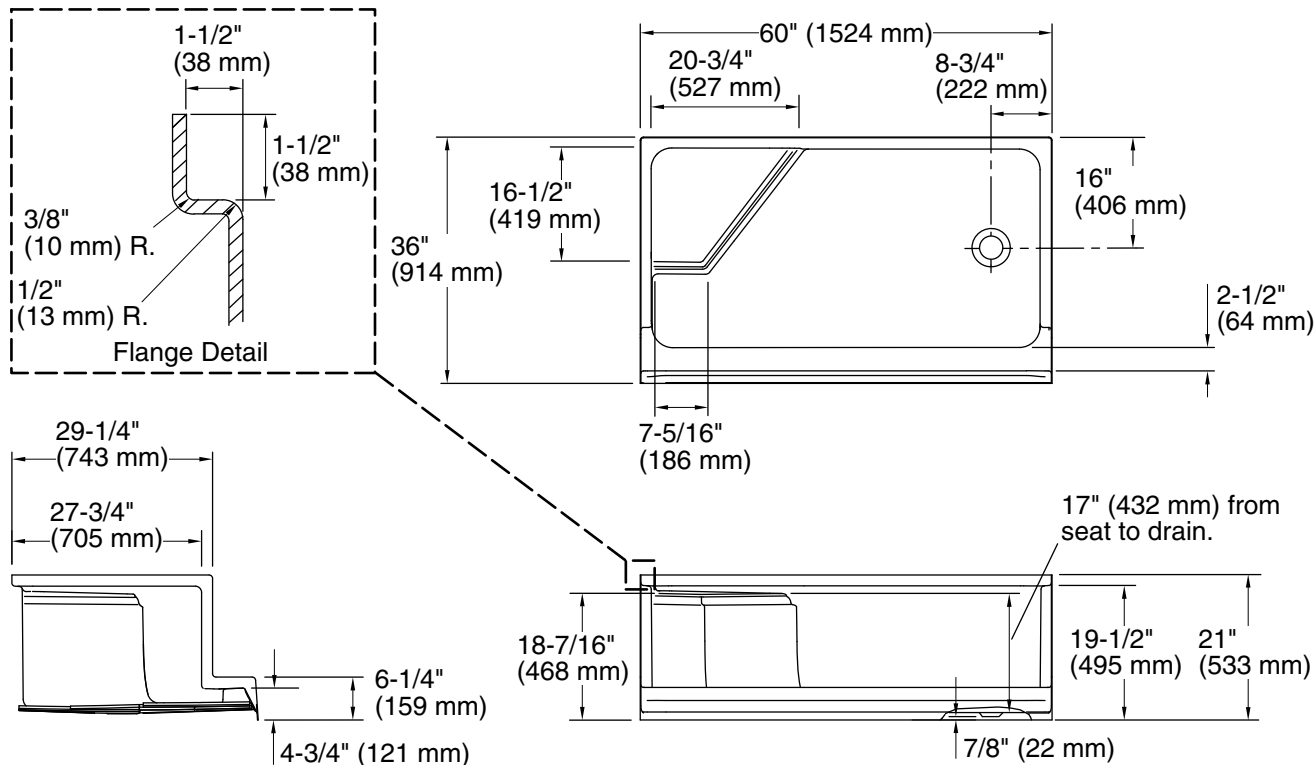

Features

- Integral seat design for comfort
- Single threshold for three-wall installation
- Coordinates with other products in the Memoirs collection

Material

- Acrylic

Installation

- Right drain

Recommended Products/Accessories

- K-706009-D3 Frameless Sliding Shower Door
- K-706009-L Frameless Sliding Shower Door
- K-706015-D3 Frameless Sliding Shower Door
- K-706015-L 74" H sliding shower door with 1/4"-thick glass
- K-5526 7 kW steam generator
- K-9132 Shower Drain
- K-23726 Drain treatment
- K-23732 Tub & shower cleaner

Technical Information

All product dimensions are nominal.

Drain location: Right

Weight: 94 lbs (42.6 kg)

Minimum floor load: 21 lbs/ft² (102.5 kg/m²)

Notes

Measure your actual product for rough-in details.

Install this product according to the installation instructions.