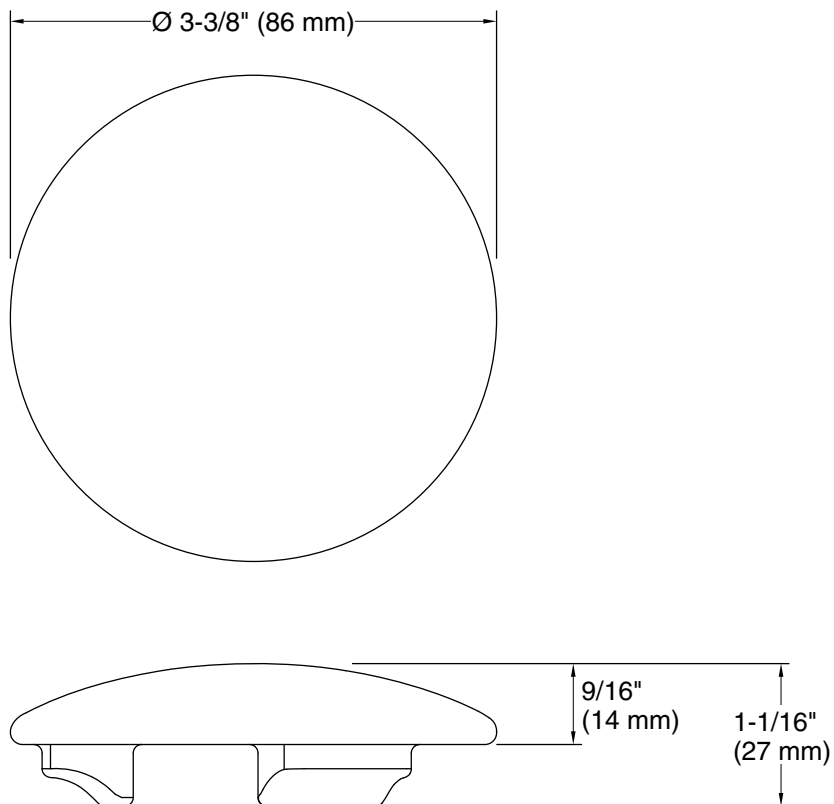

## Technical Information

All product dimensions are nominal.

Material: Natural Stone