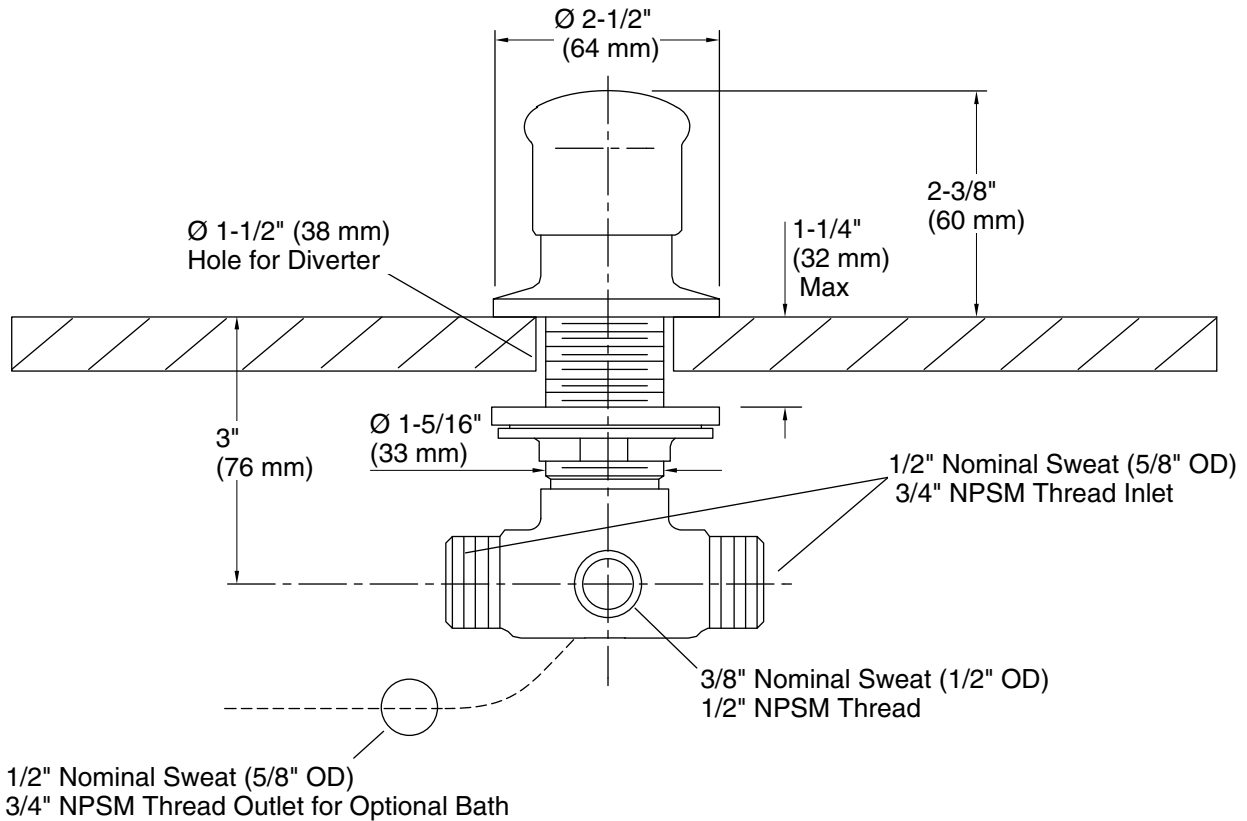

Features

- Two-way brass diverter valve
- Diverter valve has backflow prevention

Installation

- Bath- or deck-mount

Recommended Products/Accessories

K-23723 Faucet cleaner

Codes/Standards

ASME A112.18.1/CSA B125.1
IAPMO Certification

Technical Information

All product dimensions are nominal.

Handshower:

Rated maximum flow: 0 gal/min (0 l/min)

Notes

Install this product according to the installation guide.

Diverter valve has backflow protection.