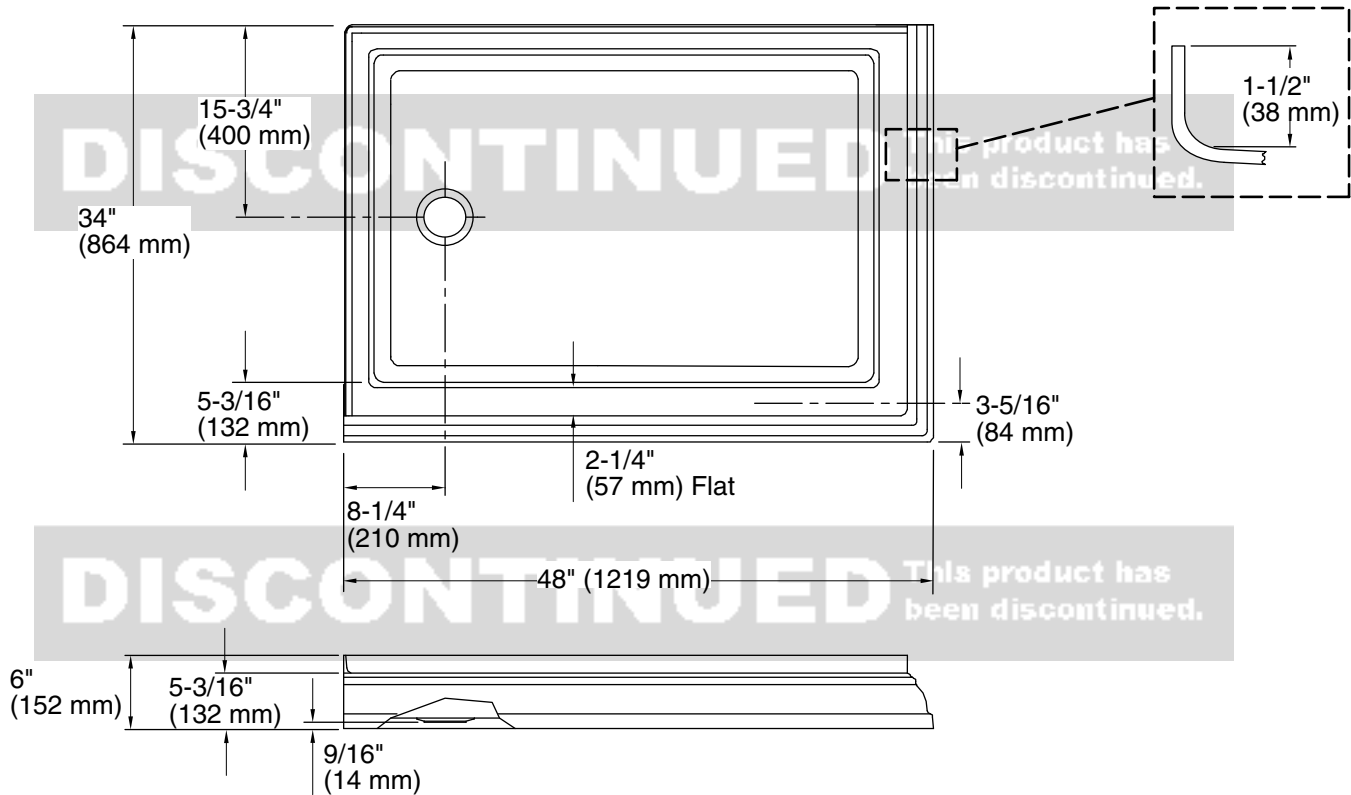

Memoirs®

48" x 34" corner shower base, left drain
K-9547

Features

- Textured bottom surface
- Corner installation
- Coordinates with other products in the Memoirs collection

Material

- Acrylic

Installation

- Left drain

For the most current Specification Sheet, go to www.kohler.com USA or www.kohler.ca Canada

1-26-2025 20:31 - US/CA

THE BOLD LOOK
OF **KOHLER®**

Technical Information

All product dimensions are nominal.

Drain location:	Left
Weight:	36 lbs (16.3 kg)
Minimum floor load:	20 lbs/ft ² (97.6 kg/m ²)
Minimum flat for door:	2" (51 mm)