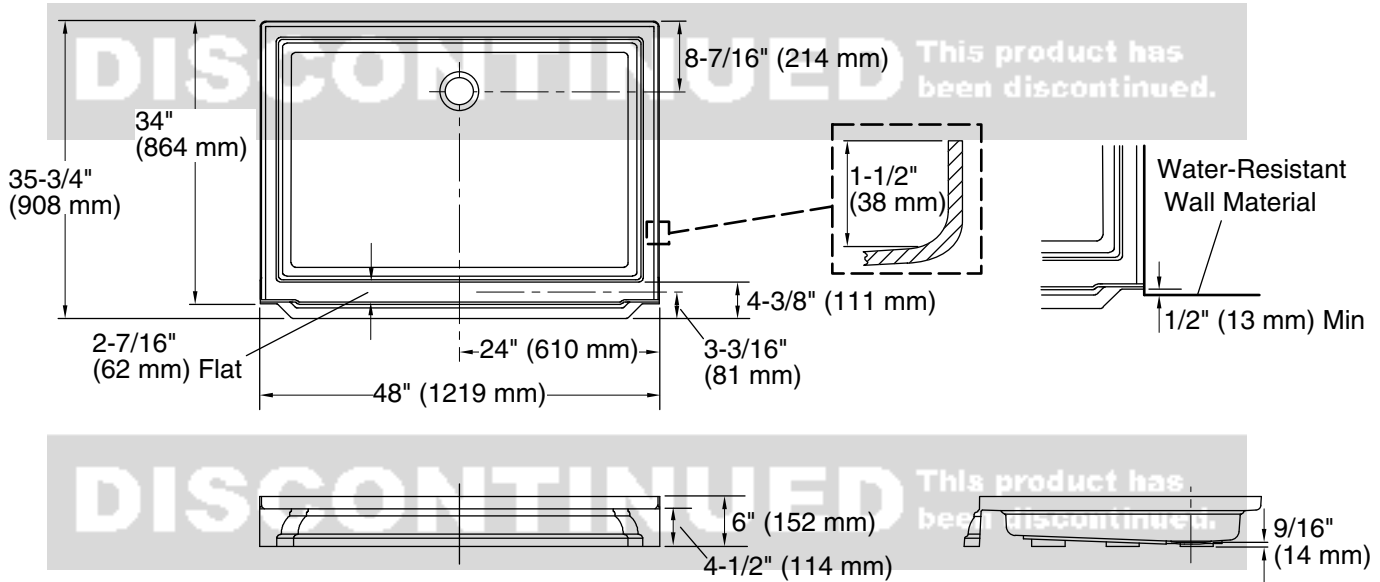

Technical Information

All product dimensions are nominal.

Drain location:	Center
Weight:	35 lbs (15.9 kg)
Minimum floor load:	20 lbs/ft² (97.6 kg/m²)

Notes

Measure your actual product for rough-in details.

Install this product according to the installation instructions.

Shimming may be required to level the fixture.

The fixture is not drilled for supply fittings.

Stud opening tolerance is + 1/4" (6 mm), - 0" (0 mm).