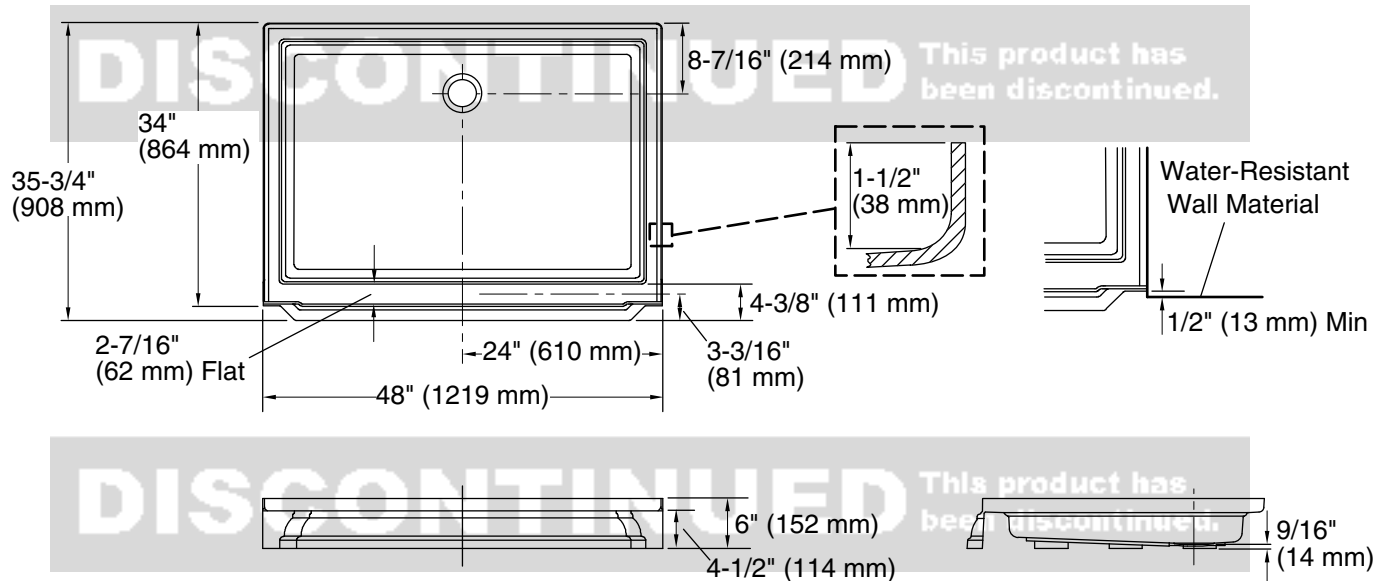

Technical Information

All product dimensions are nominal.

Drain location:	Center
Weight:	35 lbs (15.9 kg)
Minimum floor load:	20 lbs/ft² (97.6 kg/m²)

Notes

Measure your actual product for rough-in details.

Install this product according to the installation instructions.

Shimming may be required to level the fixture.

The fixture is not drilled for supply fittings.

Stud opening tolerance is + 1/4" (6 mm), - 0" (0 mm).