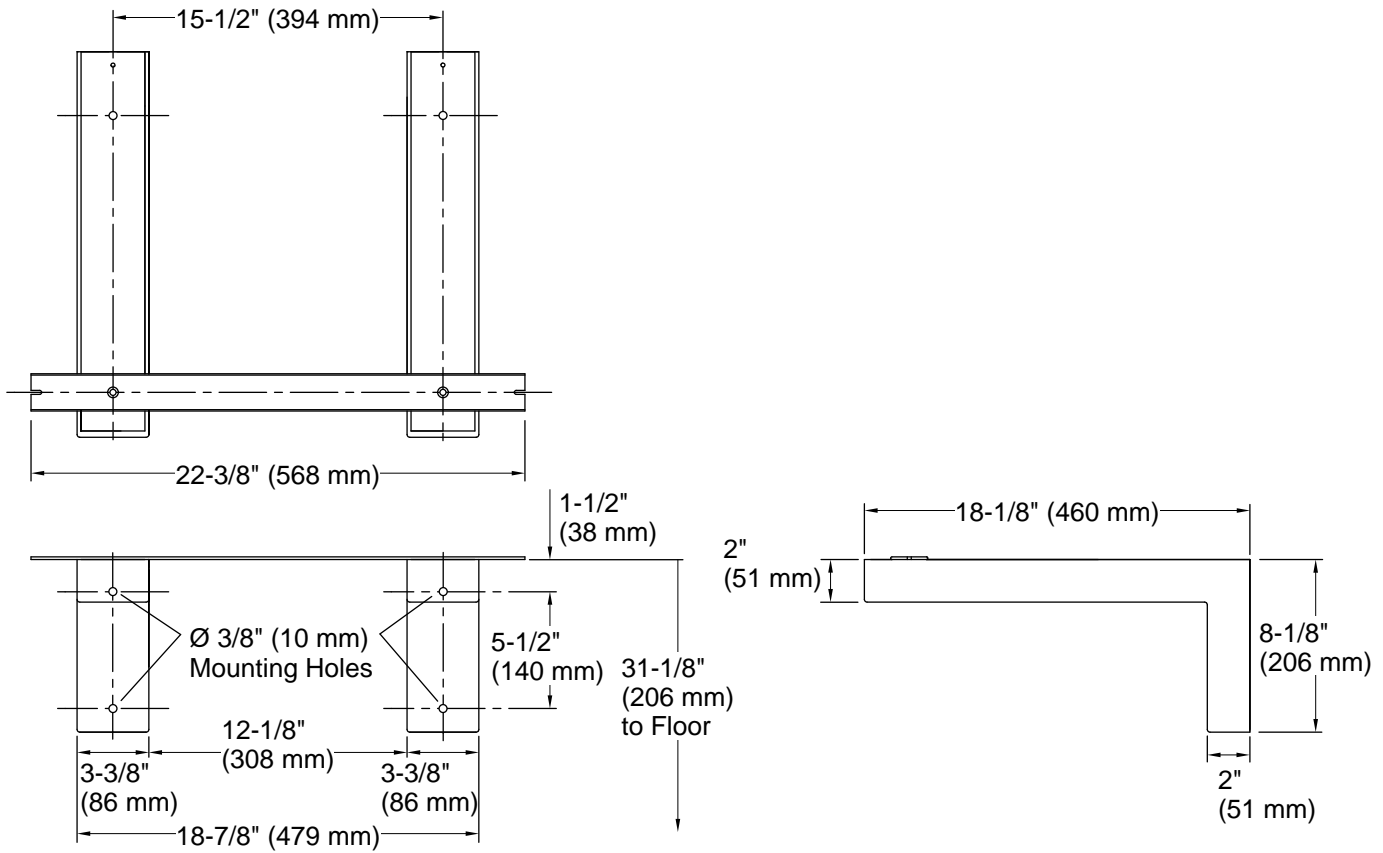

Codes/Standards

None Applicable

KOHLER® One-Year Limited Warranty

See website for detailed warranty information.

Technical Information

All product dimensions are nominal.

Material: Stainless Steel