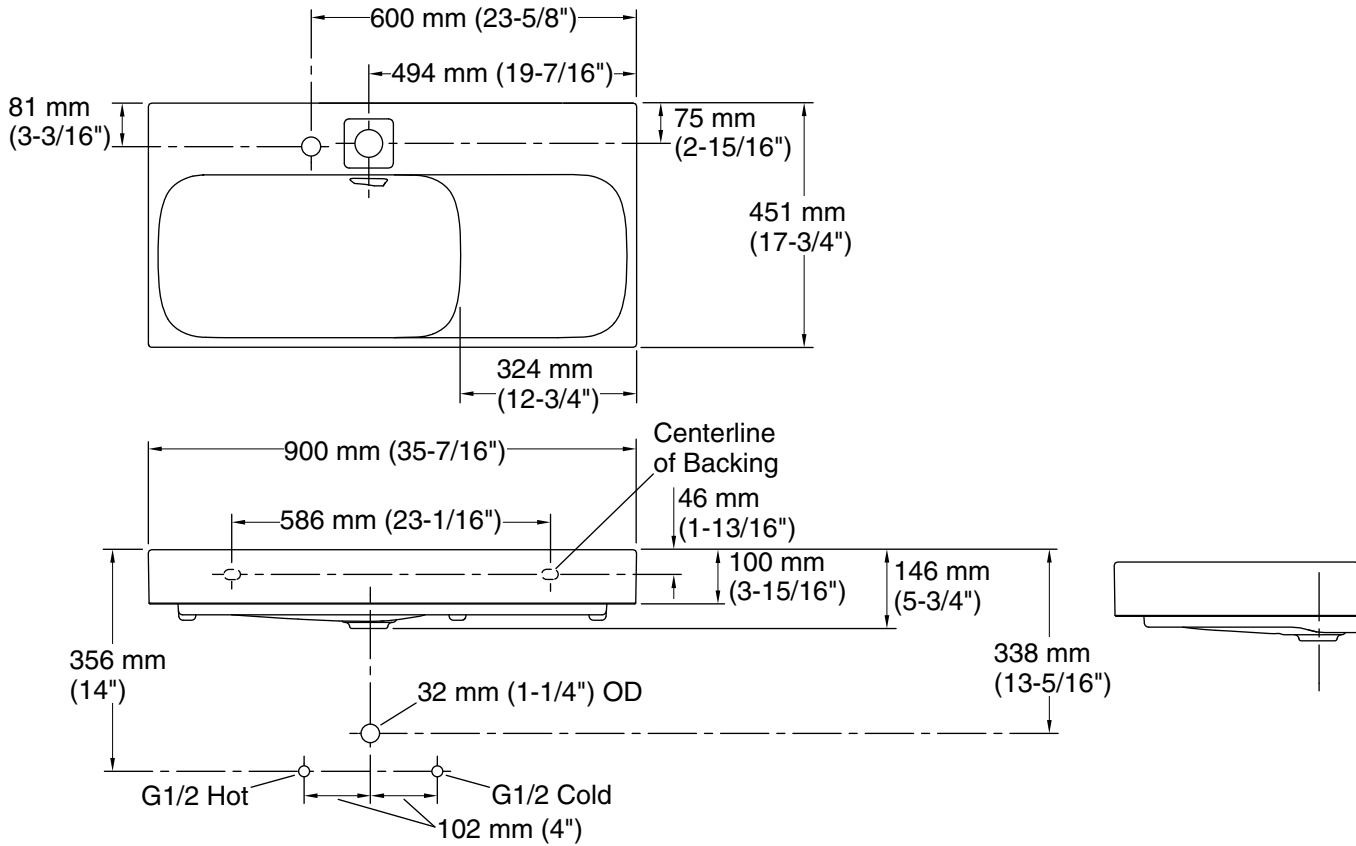

### Technical Information

All product dimensions are nominal.  
Installation: Vanity top/ITB