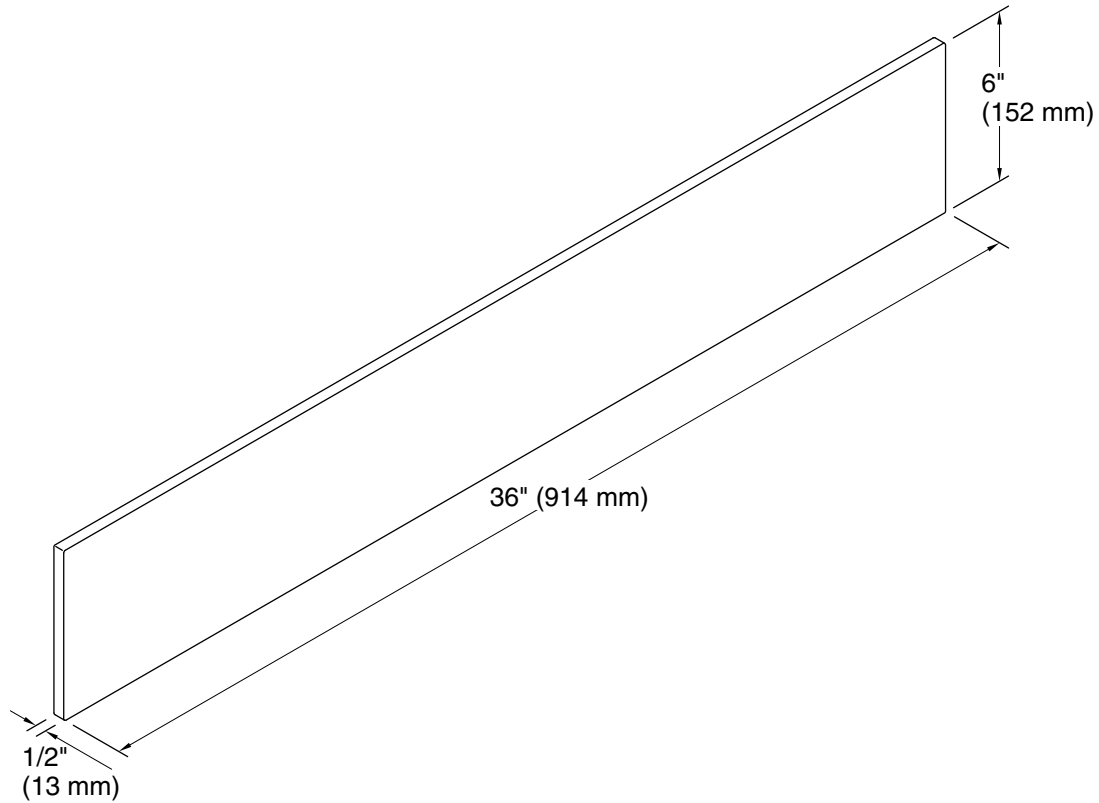

Features

- Finishes off the top of a shower knee wall
- Coordinates with Choreograph shower walls

Material

- Solid surface

Installation

- Field trimmable

Recommended Products/Accessories

K-23732 Tub & shower cleaner

Color	Code	Description
	S33	White Expressions
	S35	Biscuit Expressions

Technical Information

All product dimensions are nominal.

Material: Solid Surface

Notes

Install this product according to the installation instructions.