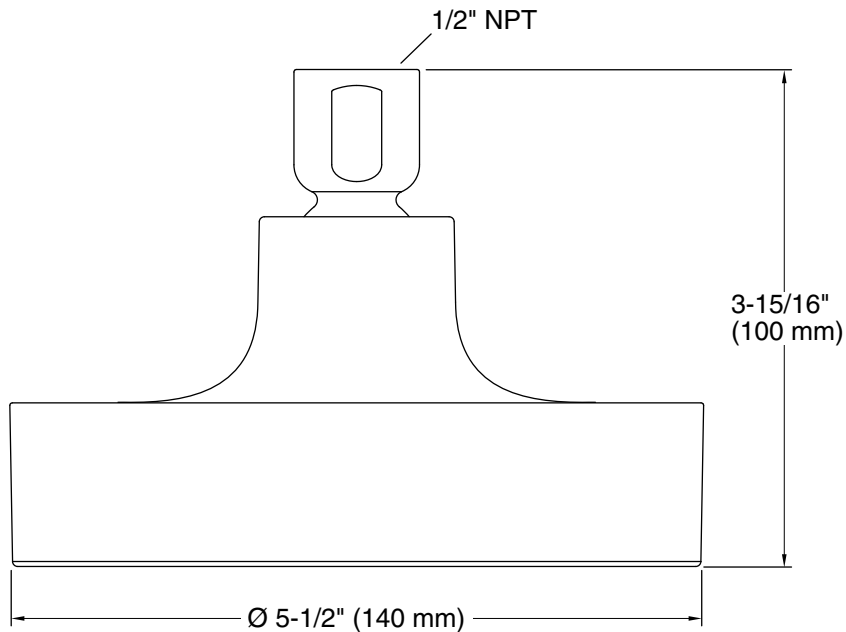

Technical Information

All product dimensions are nominal.

Showerhead/Body Spray:

Rated maximum flow: 2.5 gal/min (9.5 l/min)

Notes

For use with automatic compensating valves rated at 2.4 gal/min (9.1 l/min) or less.

Install this product according to the installation guide.