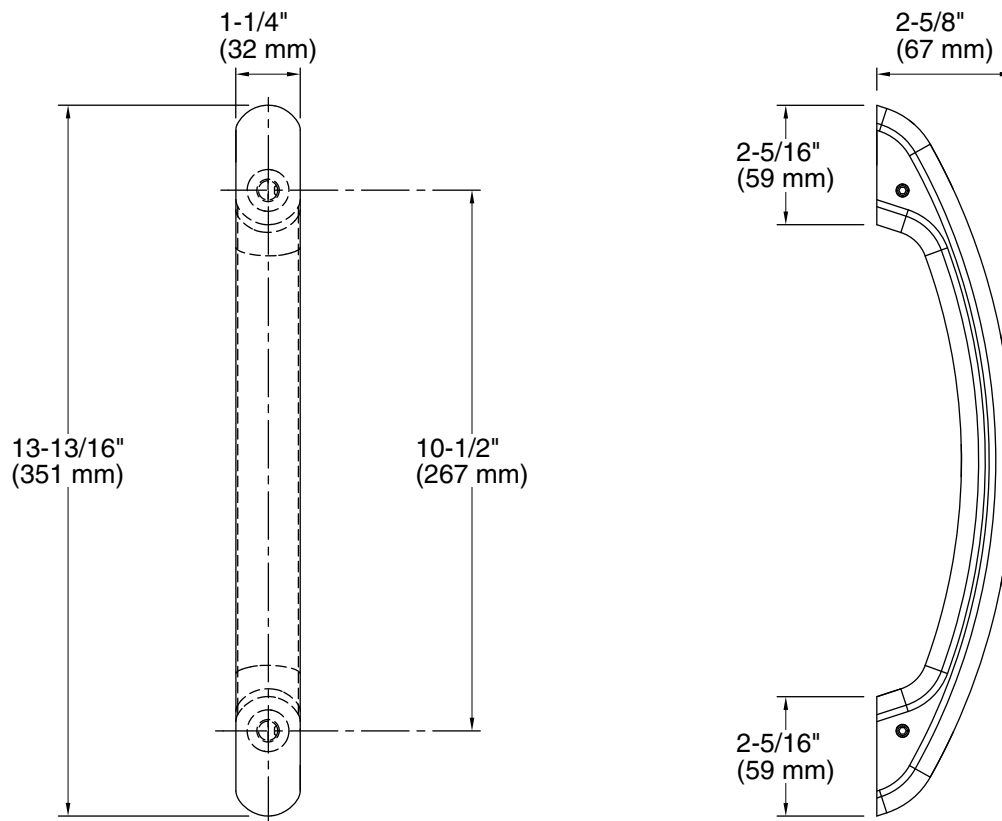

Grab bars for whirlpool baths with Spa/Massage package K-9653

Features

- Set of two grab bars
- For use with K-1418 and K-856 whirlpools with Spa/Massage package
- Includes installation hardware

Material

8-27-2024 22:13 - US/CA

THE BOLD LOOK
OF **KOHLER**®

Technical Information

All product dimensions are nominal.

Material: Metal

Notes

Install this product according to the installation guide.