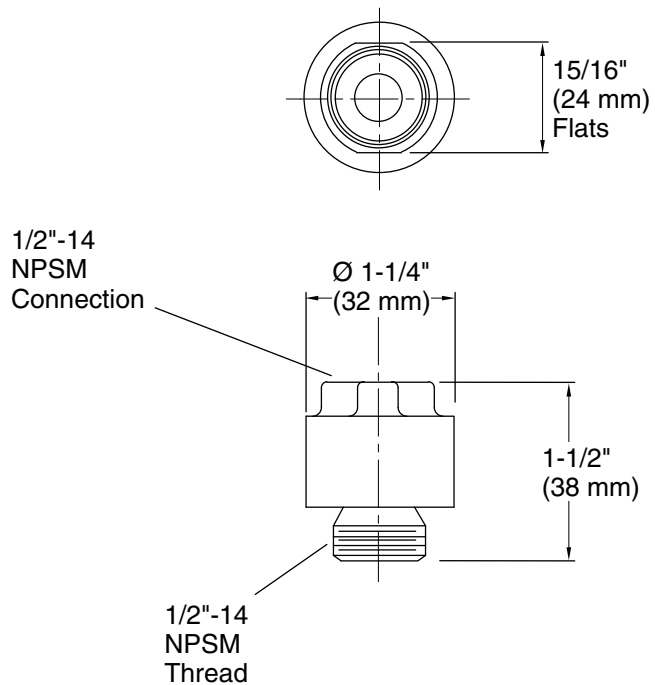

### Features

- 1/2" (12.7 mm) square vacuum breaker
- For use with Persona handshower system

### Codes/Standards

ASSE 1014

### Technical Information

All product dimensions are nominal.

Material: Brass