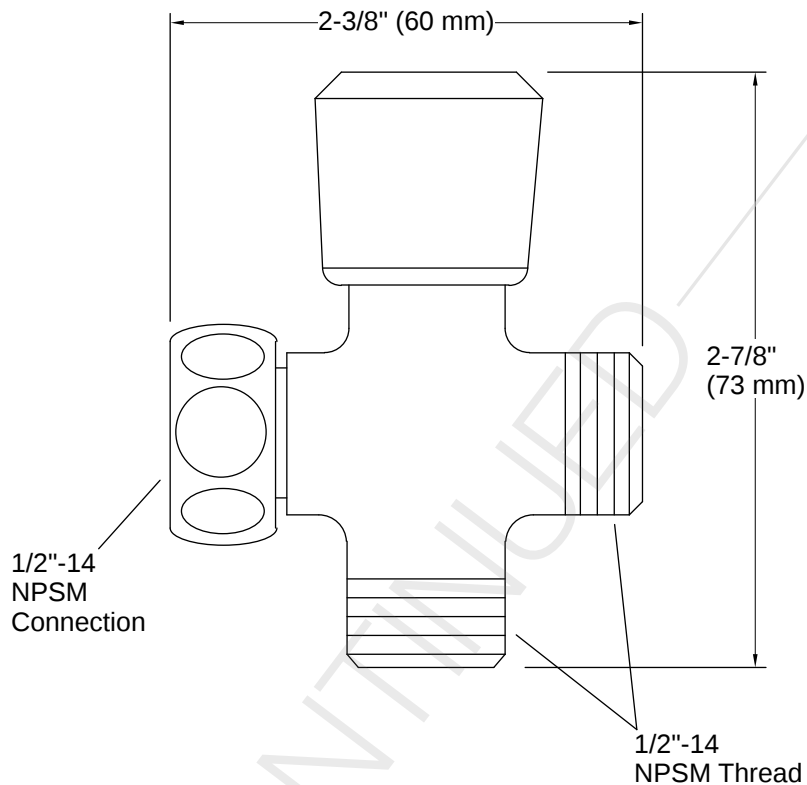

Installation Notes

Install this product according to the installation instructions.