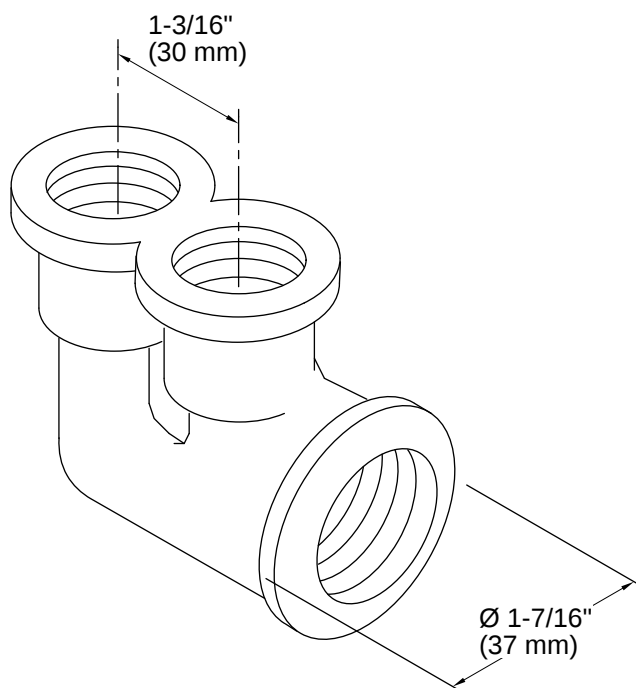

Installation Notes

Install this product according to the installation instructions.