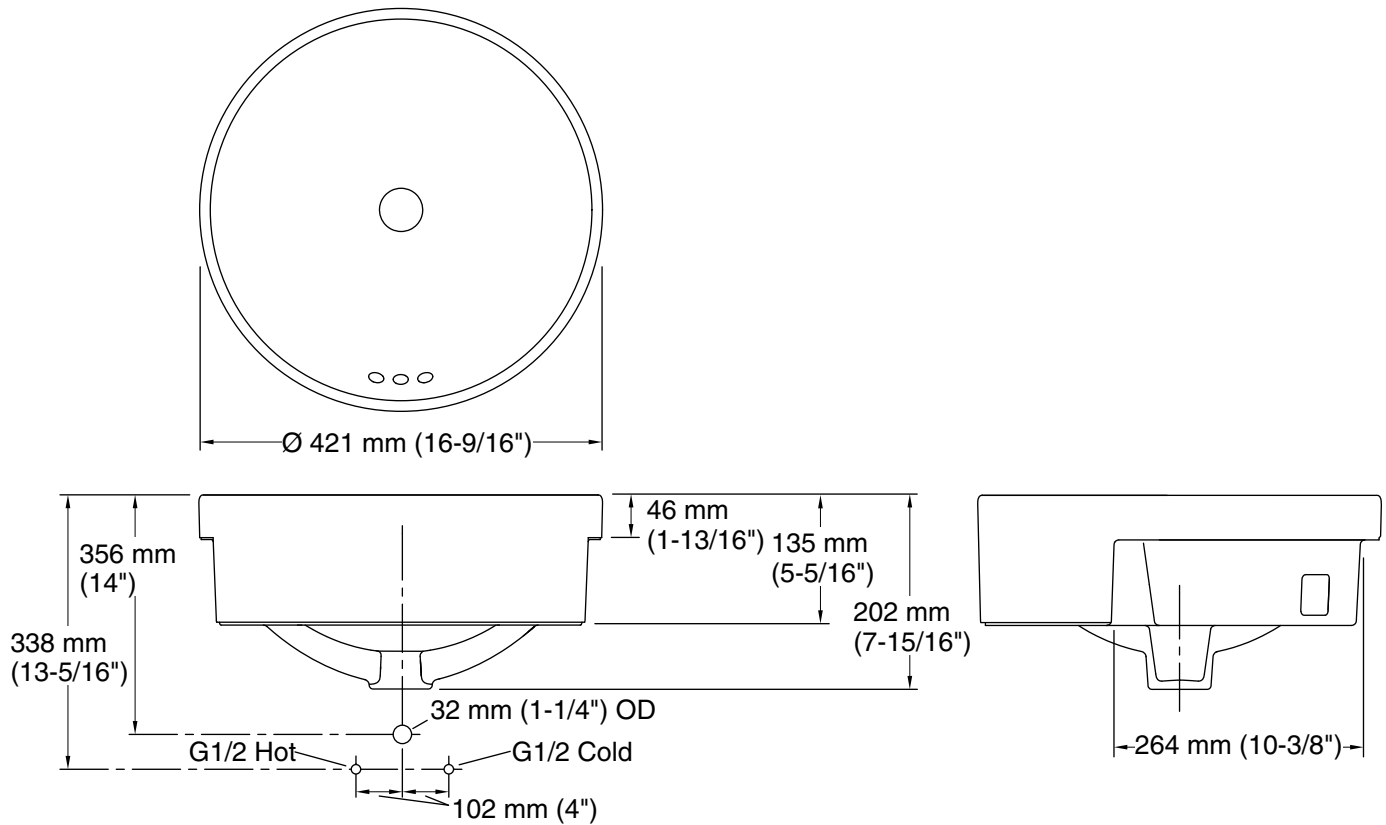

Chalice™
Semi-Recessed Bathroom Sink
K-97013T

Features

- Sleek and contemporary design
- No faucet holes; requires wall- or counter-mount faucet
- Saves on counter space

Material

- Vitreous china

Codes and Standards vary by country.
Consult your Kohler representative for detailed information.

Warranty varies by country. See country website for detailed warranty information.

Technical Information

All product dimensions are nominal.

Installation:	Vessel
Bowl area (Only):	Length: 16-1/4" (413 mm)
	Width: 16-1/4" (413 mm)
	Bowl depth: 6" (153 mm)

Notes

Install this product according to the installation instructions.

Choose a faucet that will provide adequate clearance and will direct the water stream to the center of the bathroom sink.

Product rests on a countertop. Consider height of product when designing installation.