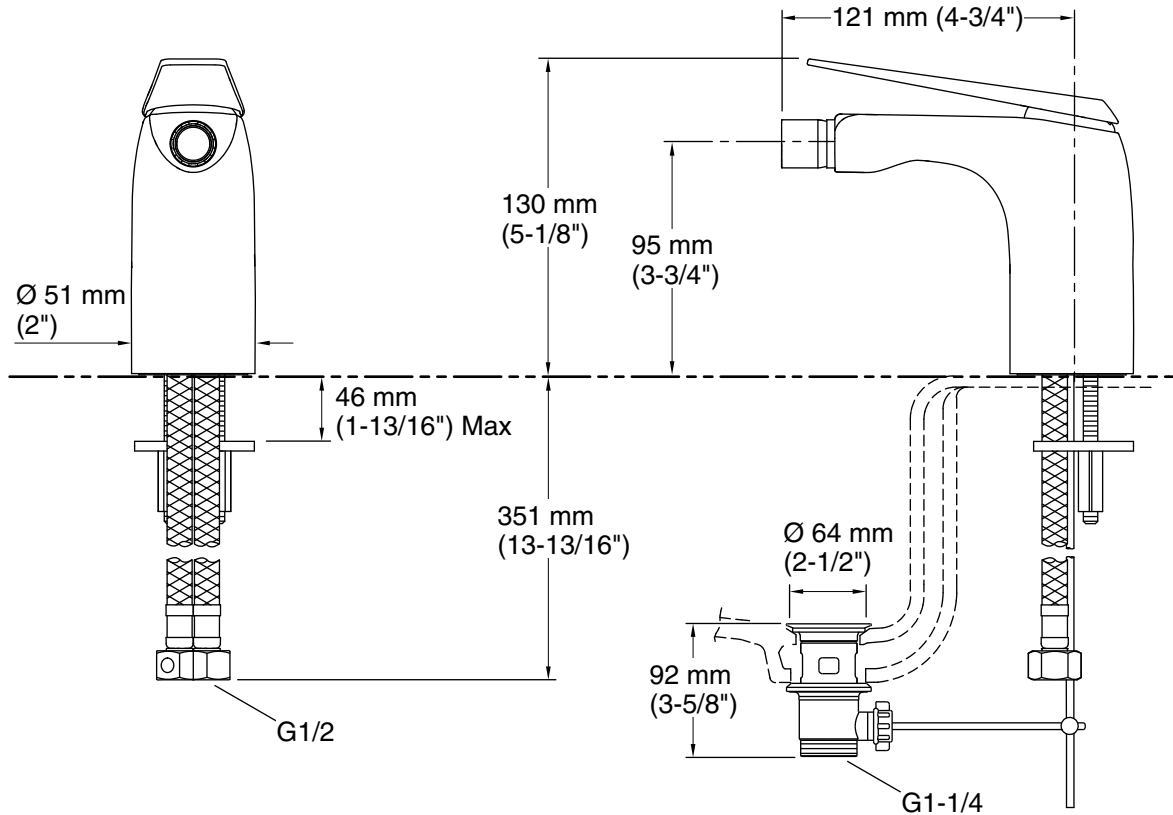

Color	Code	Description
	CP	Polished Chrome

Technical Information

All product dimensions are nominal.

Drain included: Yes

Notes

Install this product according to the installation guide.