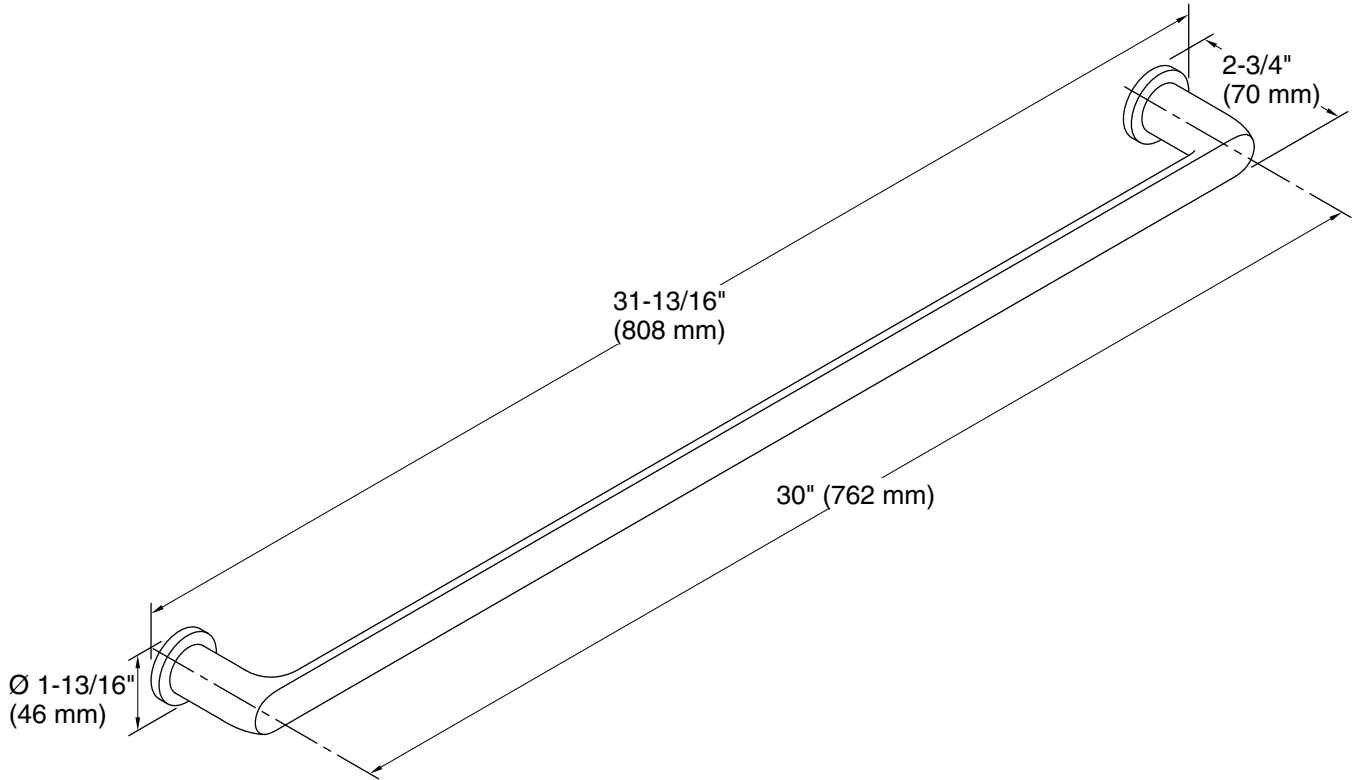

Technical Information

All product dimensions are nominal.

Material: Zinc, Brass

Notes

Install this product according to the installation instructions.

CAUTION: Risk of personal injury. Do not install these products in any area where they are likely to be used inadvertently as a grab bar or support bar. These products are not designed or intended for use as a grab bar or support bar.