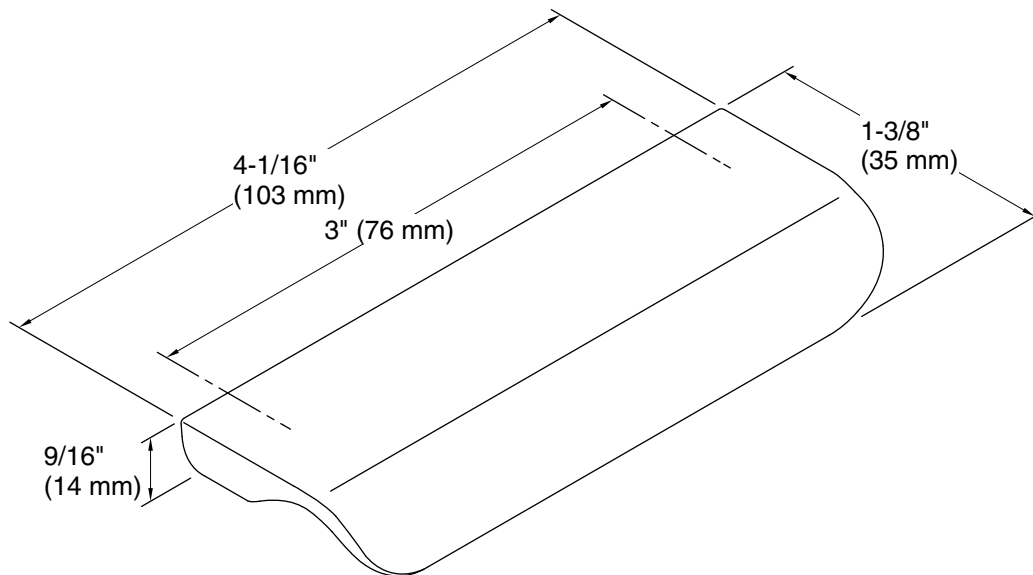

Features

- 4" (101 mm) cabinet pull
- Includes installation hardware

Material

- Premium metal construction for durability and reliability
- KOHLER® finishes resist corrosion and tarnishing

Recommended Products/Accessories

Color	Code	Description
	CP	Polished Chrome
	BN	Vibrant® Brushed Nickel
	BL	Matte Black
	2MB	Vibrant® Brushed Moderne Brass

Technical Information

All product dimensions are nominal.

Material: Zinc

Notes

Install this product according to the installation instructions.