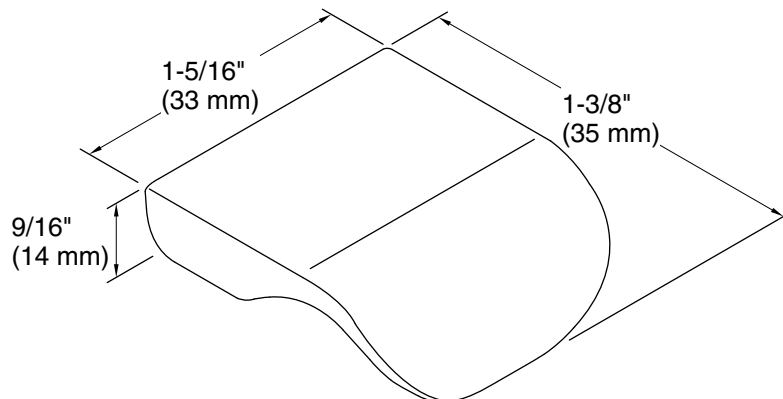

Features

- 1-5/16" (33 mm) cabinet knob
- Includes installation hardware

Material

- Premium metal construction for durability and reliability
- KOHLER® finishes resist corrosion and tarnishing

Recommended Products/Accessories

Color	Code	Description
	CP	Polished Chrome
	BN	Vibrant® Brushed Nickel
	BL	Matte Black
	2MB	Vibrant® Brushed Moderne Brass

Technical Information

All product dimensions are nominal.

Material: Zinc

Notes

Install this product according to the installation instructions.