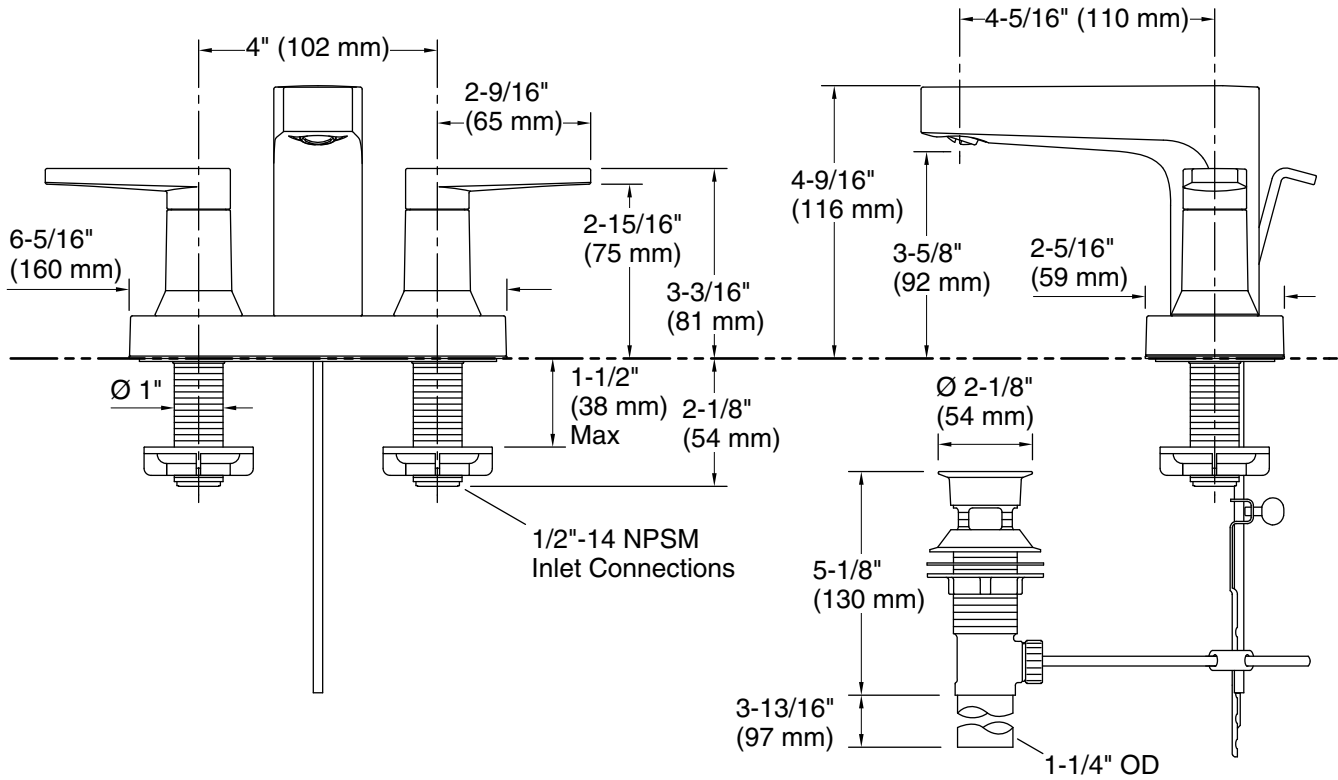

### Features

- Two-handle centerset faucet for 4" (102 mm) centers
- 1.2 gpm (4.5 lpm) maximum flow rate
- Reversible quarter-turn washerless ceramic disc valves
- KOHLER® ceramic disc valves exceed industry longevity standards for a lifetime of durable performance
- Coordinates with Taut faucets and Pitch® showering components to complete your bathroom

## Technical Information

All product dimensions are nominal.

Faucet flow rate: 1.2 gal/min (4.5 l/min)

Drain included: Yes

## Spout:

Spout reach: 4-5/16" (110 mm)