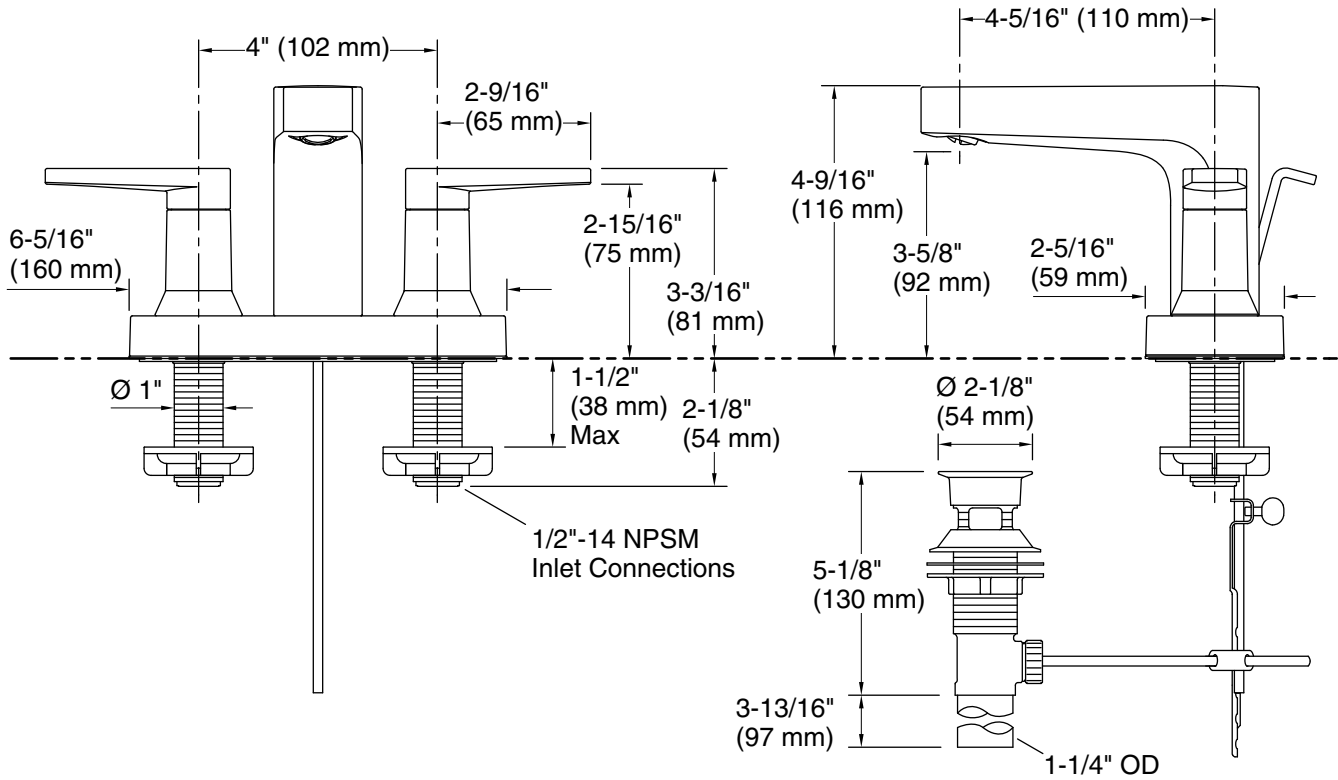

Features

- Two-handle centerset faucet for 4" (102 mm) centers
- 1.2 gpm (4.5 lpm) maximum flow rate
- Reversible quarter-turn washerless ceramic disc valves
- KOHLER® ceramic disc valves exceed industry longevity standards for a lifetime of durable performance
- Coordinates with Taut faucets and Pitch® showering components to complete your bathroom

Technical Information

All product dimensions are nominal.

Faucet:

Flow rate: 1.2 gal/min (4.5 l/min)

Drain included: Yes

Spout:

Spout reach: 4-5/16" (110 mm)

Handshower: