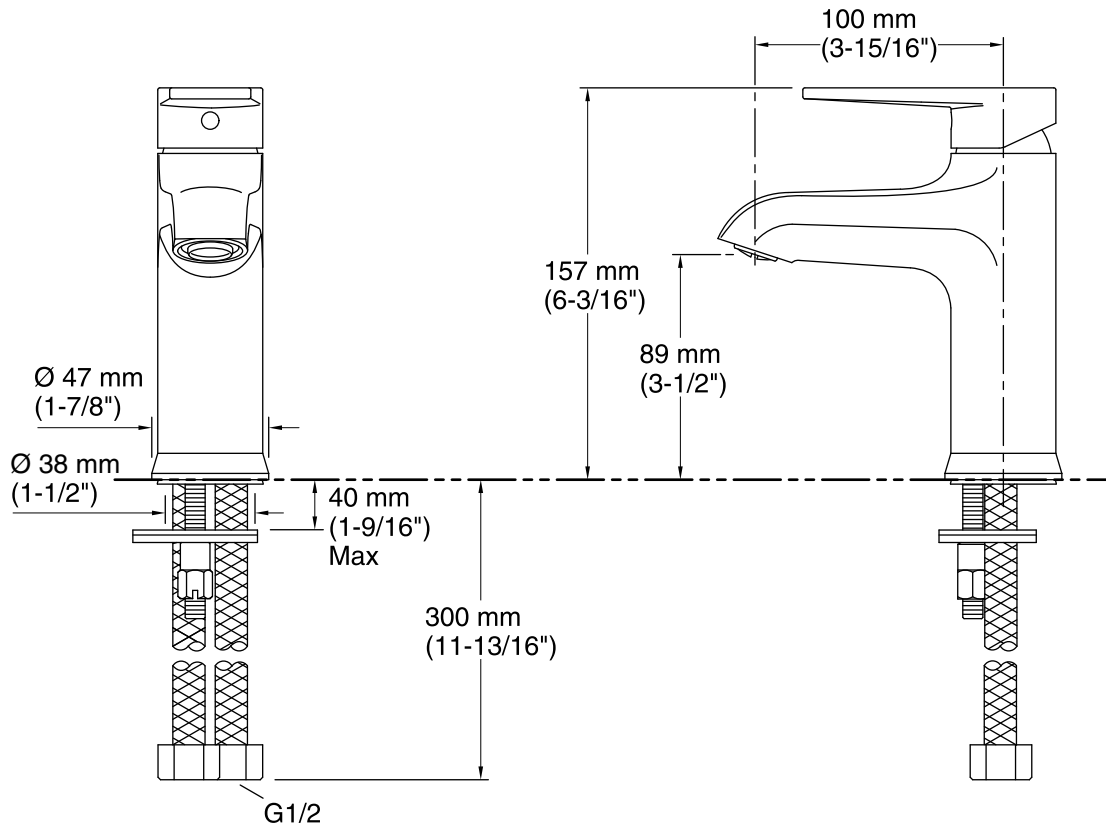

Technical Information

All product dimensions are nominal.

Faucet:

Flow rate: 3.65 gal/min (13.8 l/min)

Pressure: 60 psi (4.1 bar)

Drain included: YES

Spout:

Spout reach: 3-15/16" (100 mm)