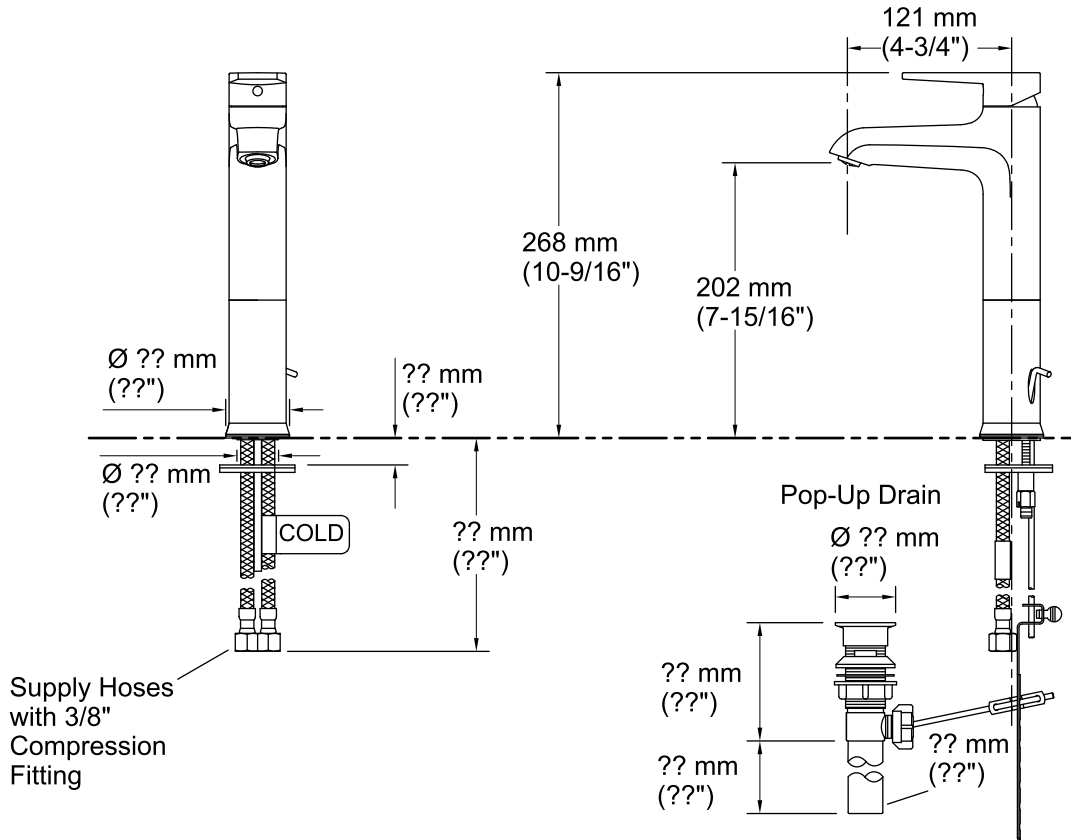

Technical Information

All product dimensions are nominal.

Drain included: YES

Drain tailpiece included: YES

Drain included: YES

Spout:

Spout reach: 4-3/4" (121 mm)

Faucet:

Flow rate: 3.57 gal/min (13.5 l/min)

Pressure: 60 psi (4.1 bar)

Notes

Install this product according to the installation guide.