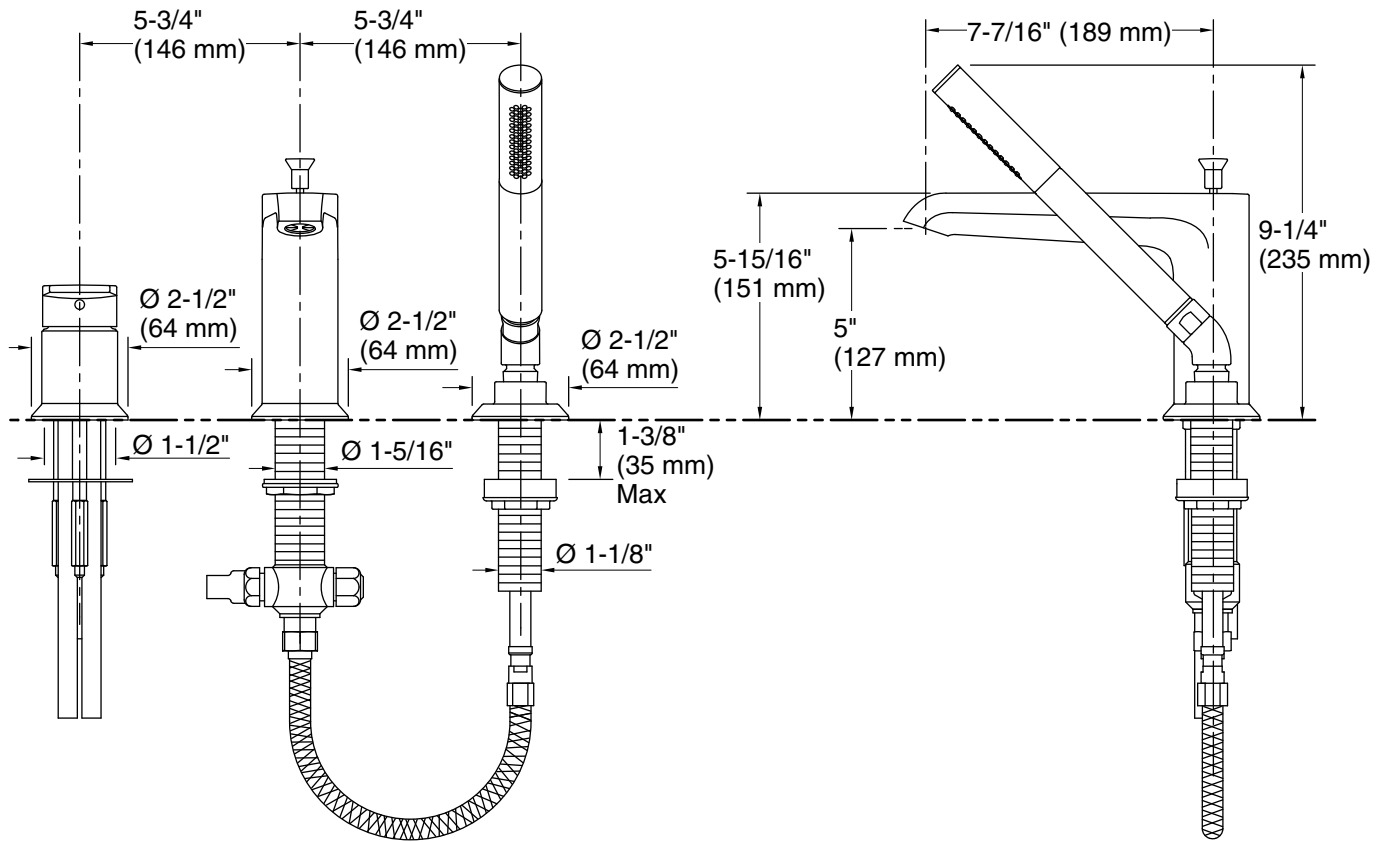

Technical Information

All product dimensions are nominal.

Faucet:

Flow rate: 11 gal/min (41.6 l/min)

Drain included: No

Spout:

Spout reach: 7-7/16" (189 mm)

Handshower:

Rated maximum flow: 1.75 gal/min (6.6 l/min)

Notes

Install this product according to the installation instructions.

CAUTION: Do not install the bath faucet in an area where it may inadvertently be used for support by the bather.