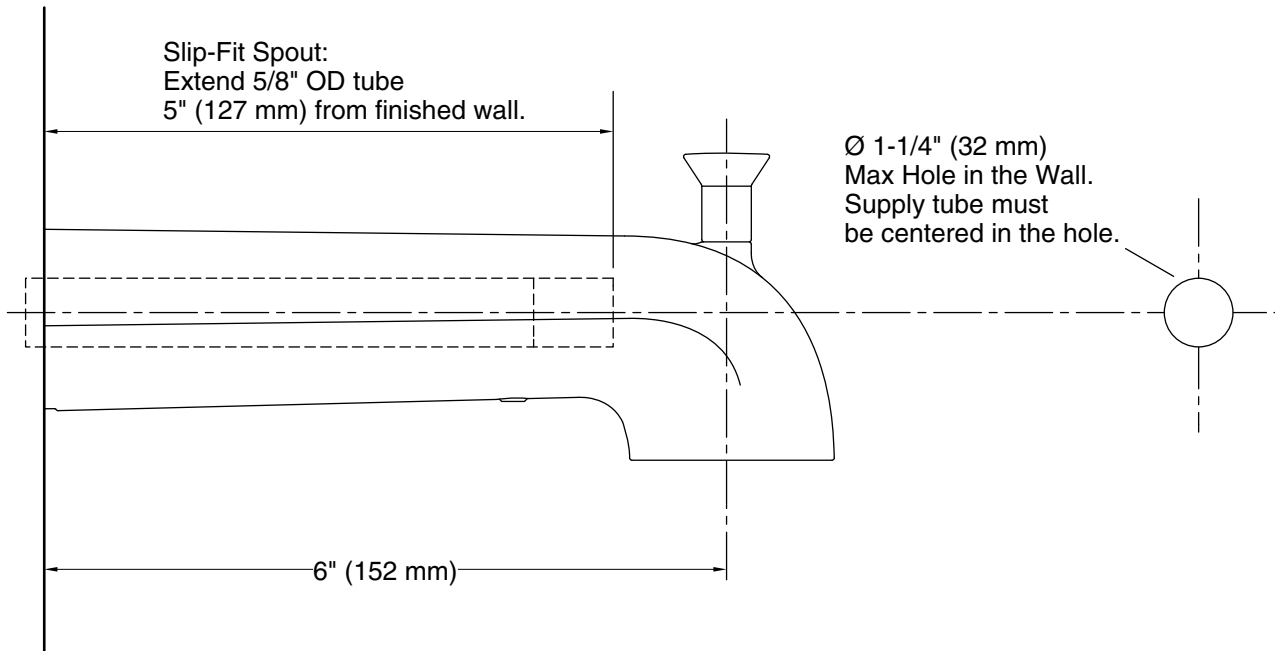

Technical Information

All product dimensions are nominal.

Drain included: No

Spout:

Handshower:

Rated maximum flow: 0 gal/min (0 l/min)

Notes

Install this product according to the installation instructions.