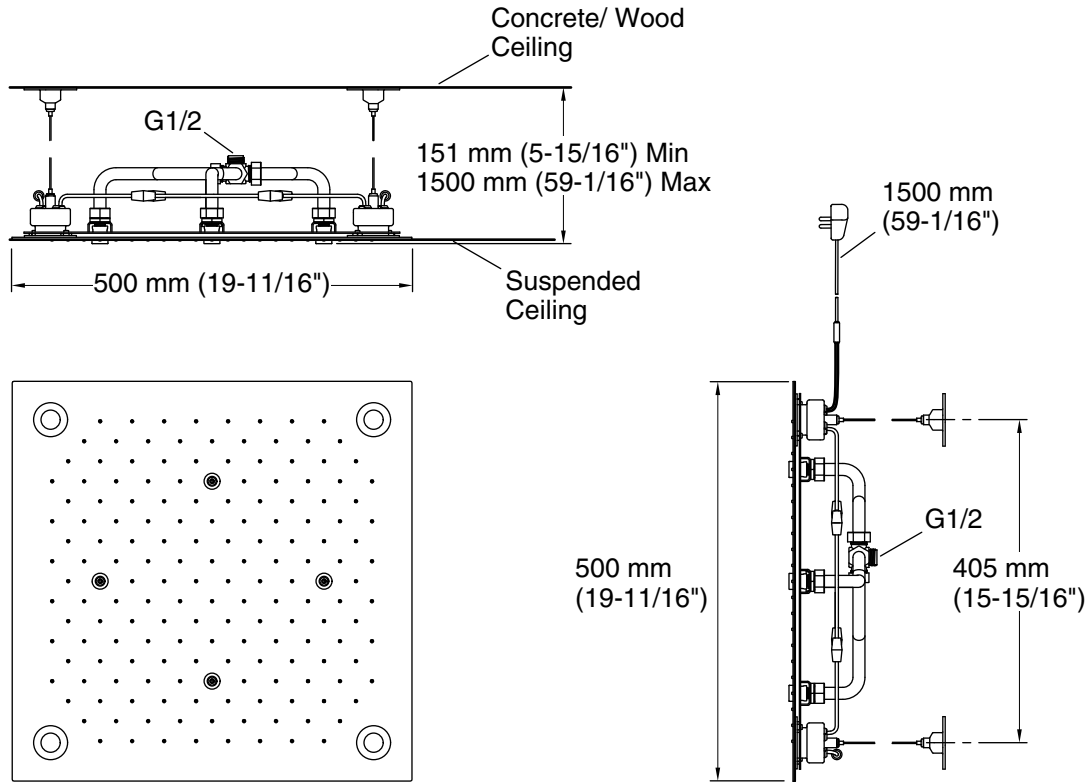

## Features

- Dimension = 500 mm x 500 mm
- Waterfall spray function provides an exhilarating experience
- Rain curtain spray function provides a drenching rain experience

## Installation

- Ceiling-mount

### Technical Information

All product dimensions are nominal.

#### Showerhead/Body Spray:

Rated maximum flow: 4 gal/min (15.1 l/min)

flow:

Pressure: 45 psi (3.1 bar)