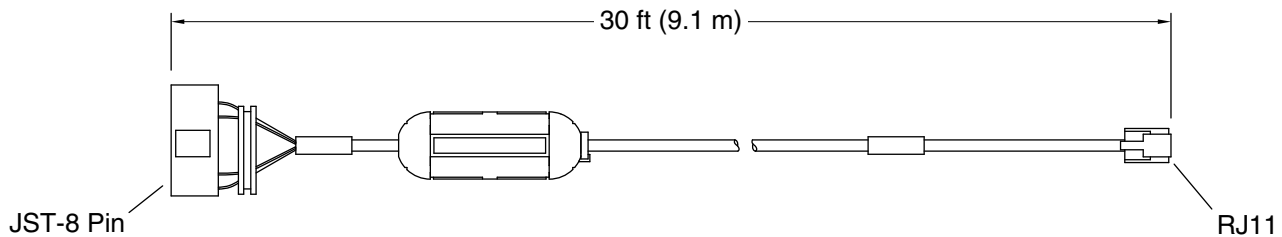

Features

- RJ11 cable length 30' (9.1m)
- Cable length can be extended with recommended Kohler service part 1143087

Required Products/Accessories

K-682-K Six-Port Thermostatic Valve
K-99693-P Digital interface
K-99694 Interface Mounting Bracket
K-99695 System Controller Module

or

K-682-K Six-Port Thermostatic Valve
K-99693-P Digital interface
K-99694 Interface Mounting Bracket
K-99695-E Eco-system controller module

Recommended Products/Accessories

1143087 Cable kit

Codes/Standards

None Applicable

KOHLER® Faucet Lifetime Limited Warranty

See website for detailed warranty information.

Technical Information

All product dimensions are nominal.

Handshower:

Rated maximum flow: 0 gal/min (0 l/min)