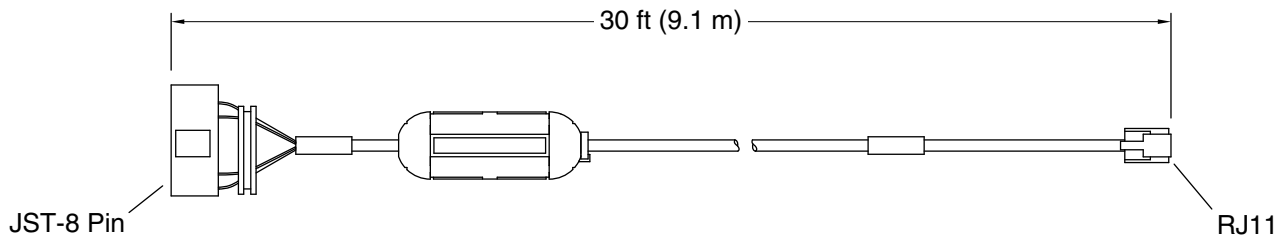

Features

- RJ11 cable length 30' (9.1m)
- Cable length can be extended with recommended Kohler service part 1143087

Required Products/Accessories

K-682-K Six-Port Thermostatic Valve
K-99693-P Digital interface
K-99694 Interface Mounting Bracket
K-99695 System Controller Module

or

K-682-K Six-Port Thermostatic Valve
K-99693-P Digital interface
K-99694 Interface Mounting Bracket
K-99695-E Eco-system controller module

Recommended Products/Accessories

1143087 Cable kit

Codes/Standards

None Applicable

KOHLER® Faucet Lifetime Limited Warranty

See website for detailed warranty information.

Technical Information

All product dimensions are nominal.

Drain included: No

Handshower:

Rated maximum flow: 0 gal/min (0 l/min)