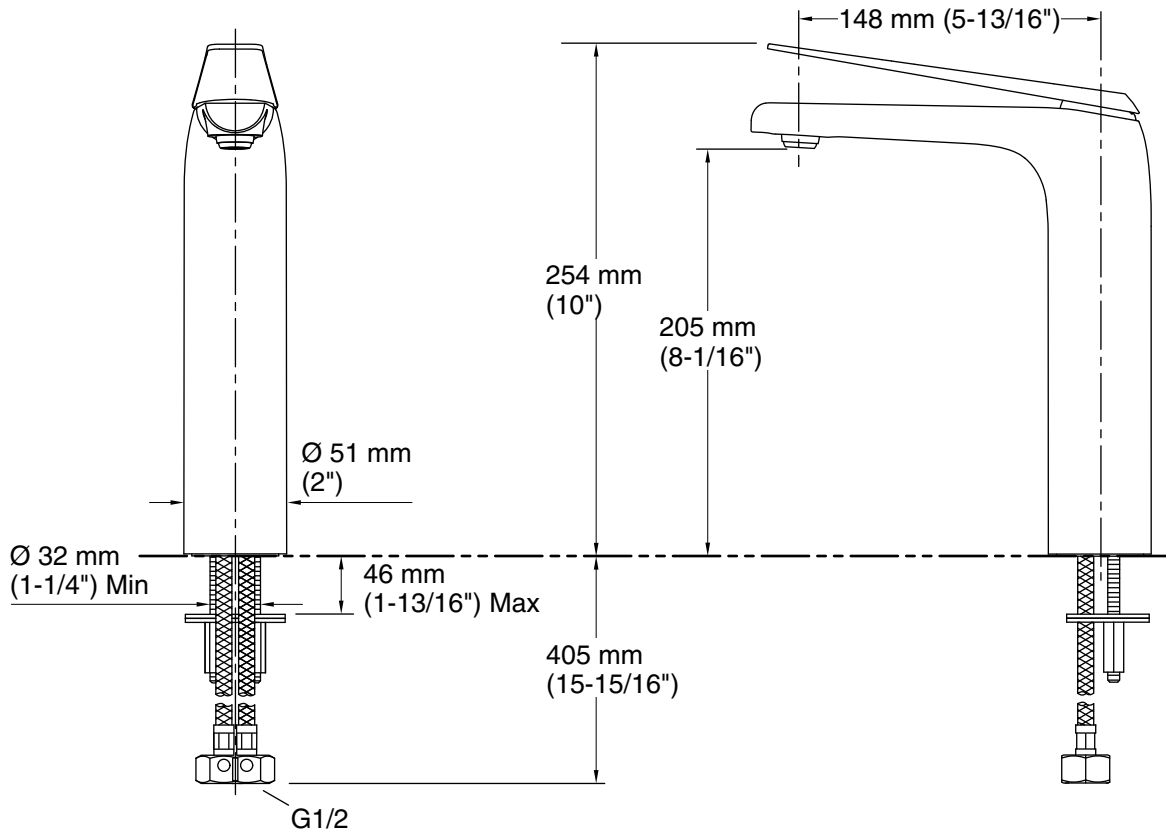

Technical Information

All product dimensions are nominal.

Spout:

Spout reach: $5-7/8" (148 \text{ mm})$

Notes

Install this product according to the installation guide.