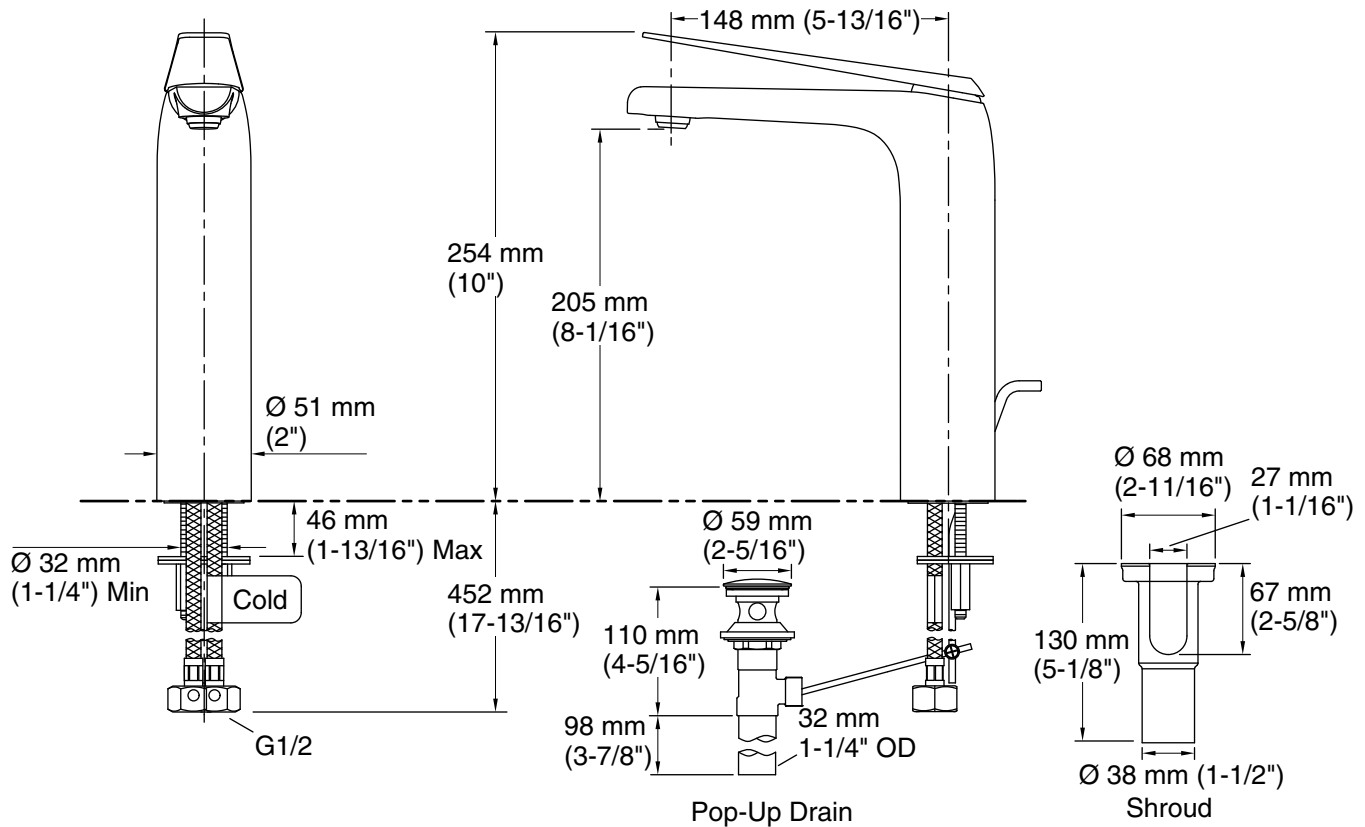

Features

- KOHLER ceramic disc valves exceed industry longevity standards for a lifetime of durable performance
- Lever handle
- Spout reach 148 mm
- Includes flexible G 1/2 supply hoses for easy installation
- Includes drain
- Directionally adjustable, laminar-flow aerator

Material

- Brass
- KOHLER finishes resist corrosion and tarnishing

Recommended Products/Accessories

- K-97494 18" towel bar
- K-97495 24" towel bar
- K-97496 24" double towel bar
- K-97498 towel arm
- K-97499 robe hook
- K-97500 double robe hook
- K-97502 Vertical toilet paper holder
- K-97503 Covered toilet paper holder

Color tiles intended for reference only.

Color	Code	Description
	CP	Polished Chrome

Technical Information

All product dimensions are nominal.

Faucet:

Flow rate: 2.37 gal/min (9 l/min)

Notes

Install this product according to the installation instructions.