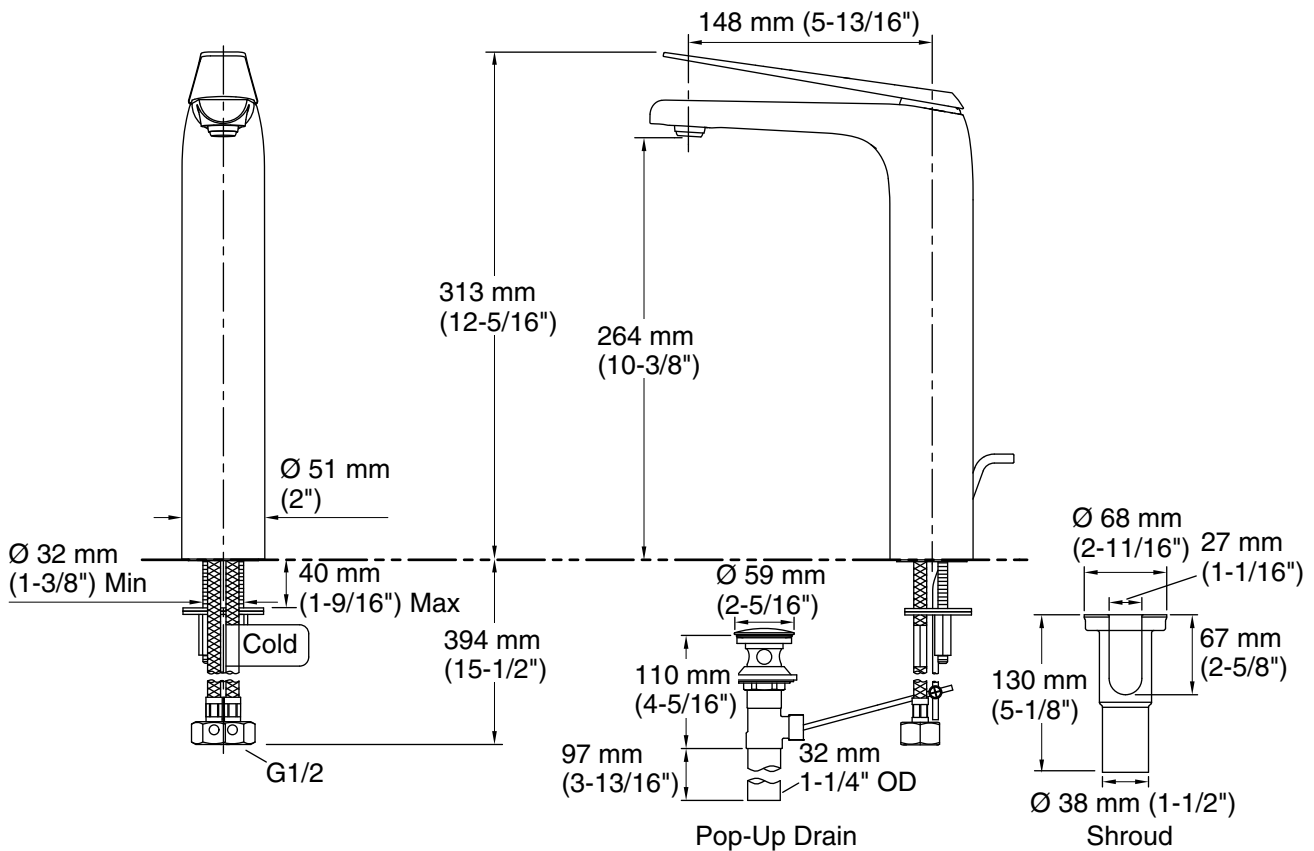

### Features

- KOHLER ceramic disc valves exceed industry longevity standards for a lifetime of durable performance
- Lift and turn lever handle
- 148 mm spout reach
- Directionally adjustable, laminar-flow aerator
- Includes flexible G 1/2 supply hoses for easy installation
- Includes drain

### Technical Information

All product dimensions are nominal.

### Faucet:

Flow rate: 2 gal/min (7.6 l/min)