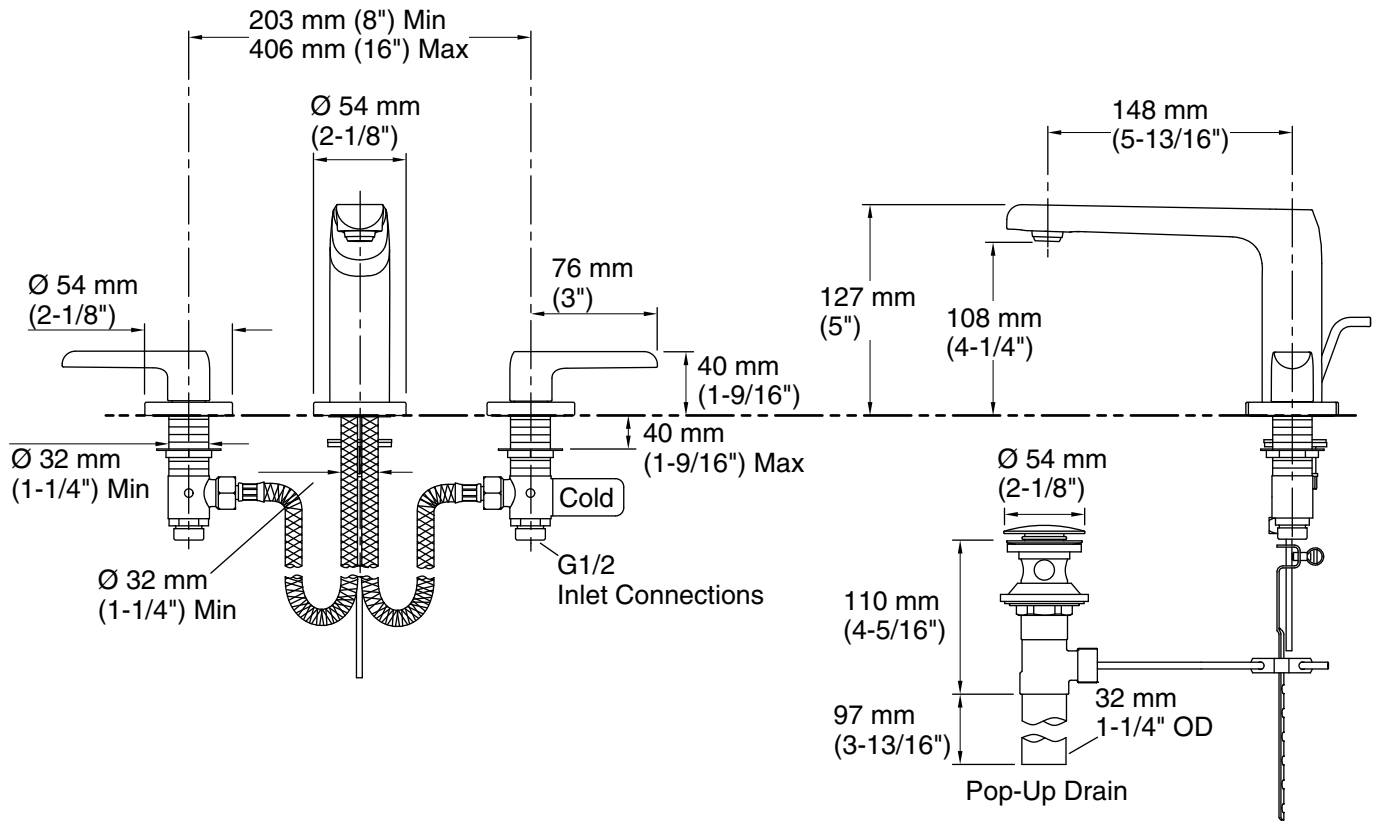

## Features

- KOHLER ceramic disc valves exceed industry longevity standards for a lifetime of durable performance
- Lever handles
- Includes flexible G 1/2 supply hoses for easy installation
- Includes drain
- Directionally adjustable, laminar-flow aerator

### Technical Information

All product dimensions are nominal.

#### Faucet:

Flow rate: 2.11 gal/min (8 l/min)