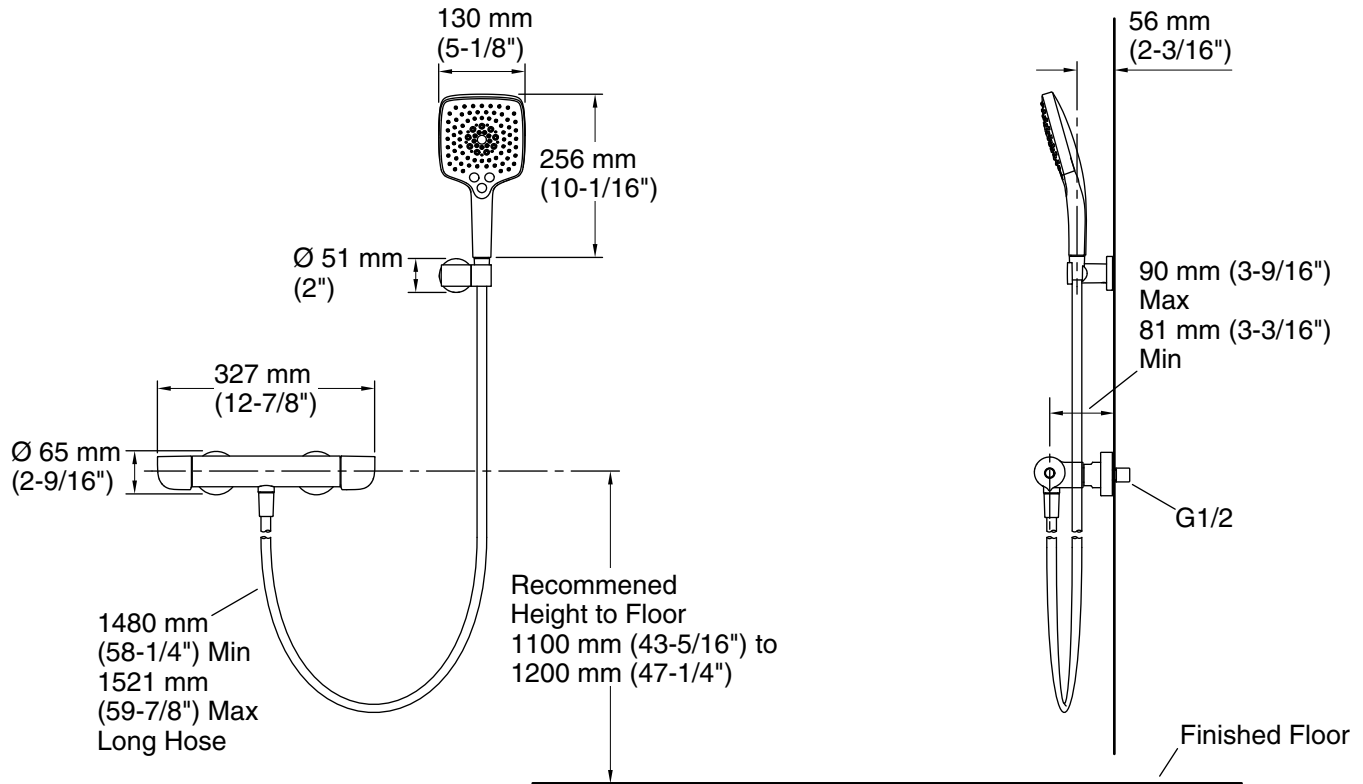

Features

- Precise thermostatic temperature control with over-ride temperature stop
- Adjustable inlet fittings with 15 mm tolerance
- Includes handshower
- Includes hose
- Includes wall bracket

Material

Technical Information

All product dimensions are nominal.

Faucet:

Flow rate: 2.37 gal/min (9 l/min)

Notes

Install this product according to the installation instructions.