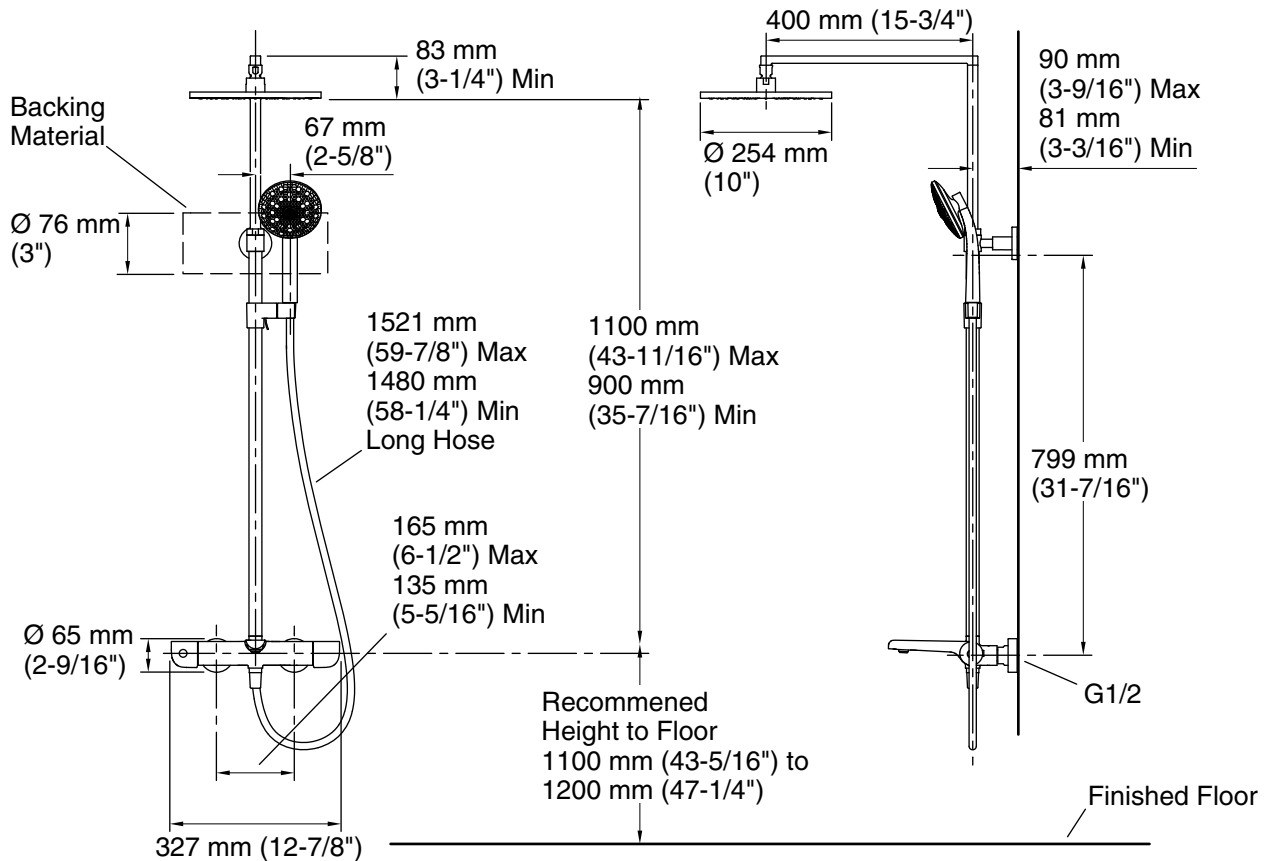

Features

- Precise thermostatic control for added safety
- Spout reach 154
- Includes handshower
- Includes hose

Material

- Brass
- KOHLER finishes resist corrosion and tarnishing

Codes and Standards vary by country.
Consult your Kohler representative for detailed information.

Warranty varies by country. See country website for detailed warranty information.

Technical Information

All product dimensions are nominal.

Faucet:

Flow rate: 6.61 gal/min (25 l/min)

Pressure: 45 psi (3.1 bar)

Handshower:

Rated maximum flow: 2.37 gal/min (9 l/min)

Notes

Install this product according to the installation instructions.