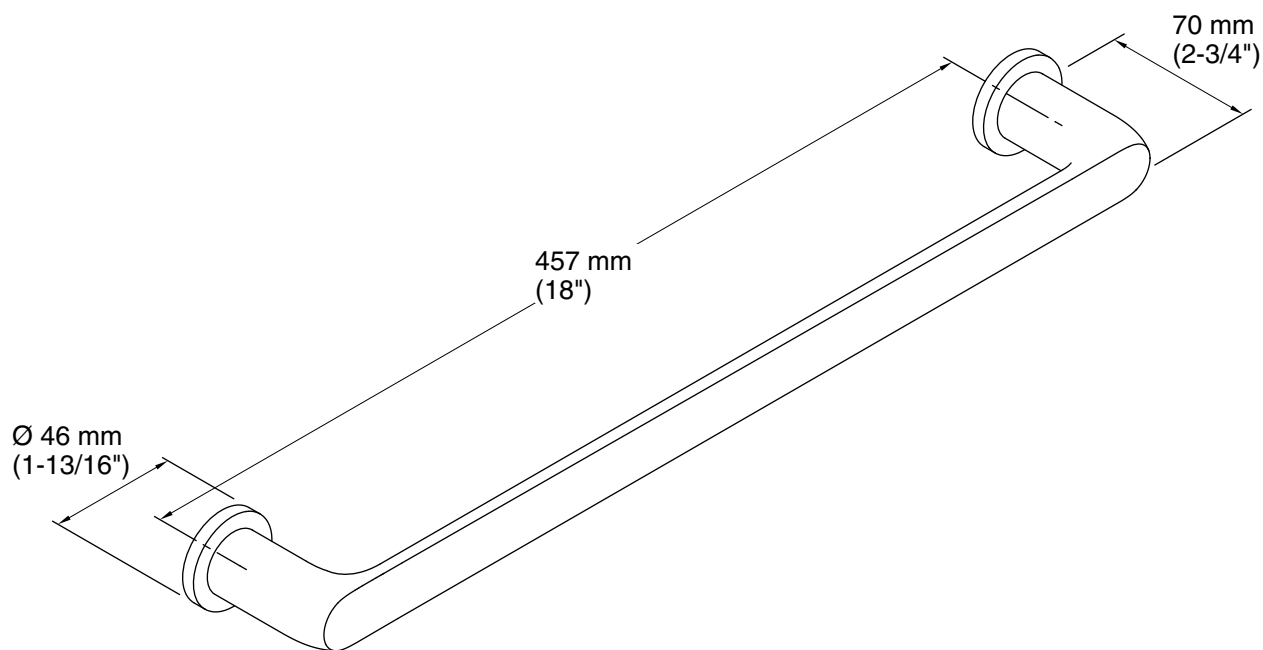

## Features

- Metal construction
- Complete range of faucets, accessories and showering components to coordinate a full bathroom
- Includes installation hardware

## Technical Information

All product dimensions are nominal.

Material: Metal