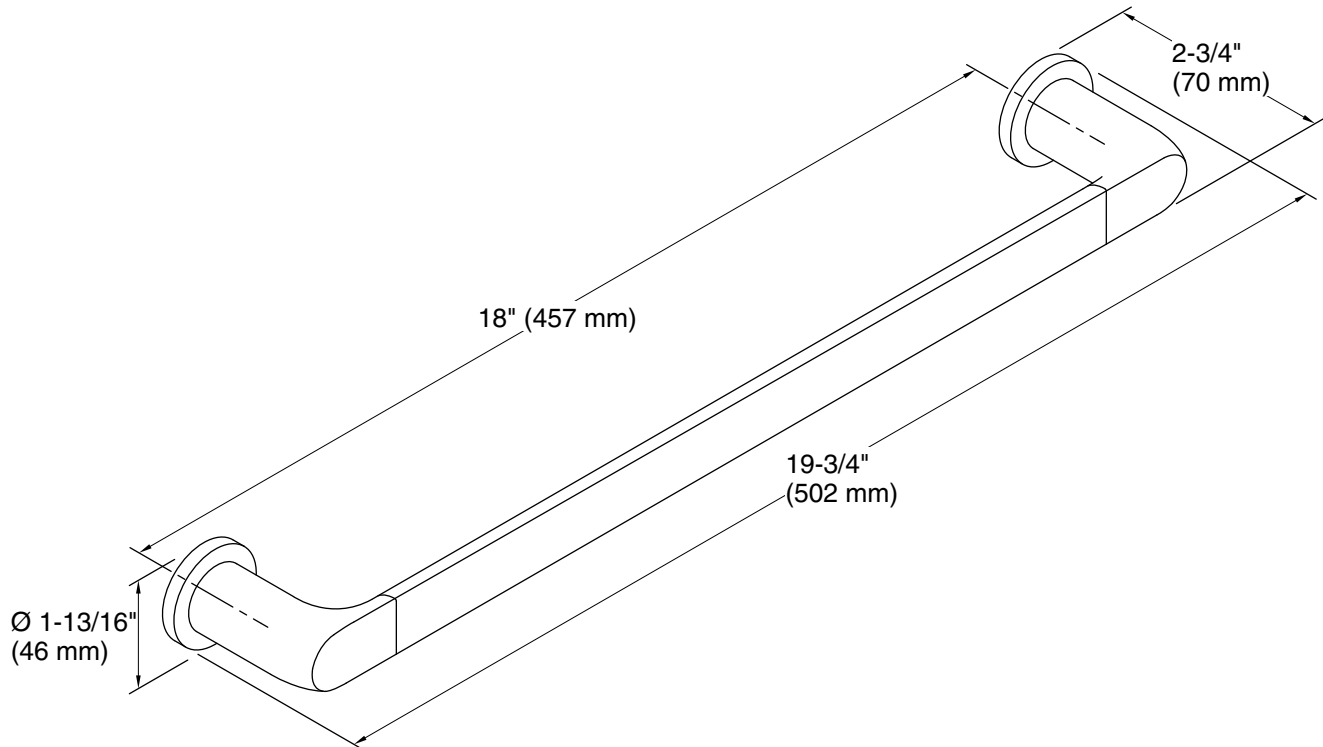

Technical Information

All product dimensions are nominal.

Material: Zinc, Brass

Notes

Install this product according to the installation instructions.

CAUTION: Risk of personal injury. Do not install these products in any area where they are likely to be used inadvertently as a grab bar or support bar. These products are not designed or intended for use as a grab bar or support bar.