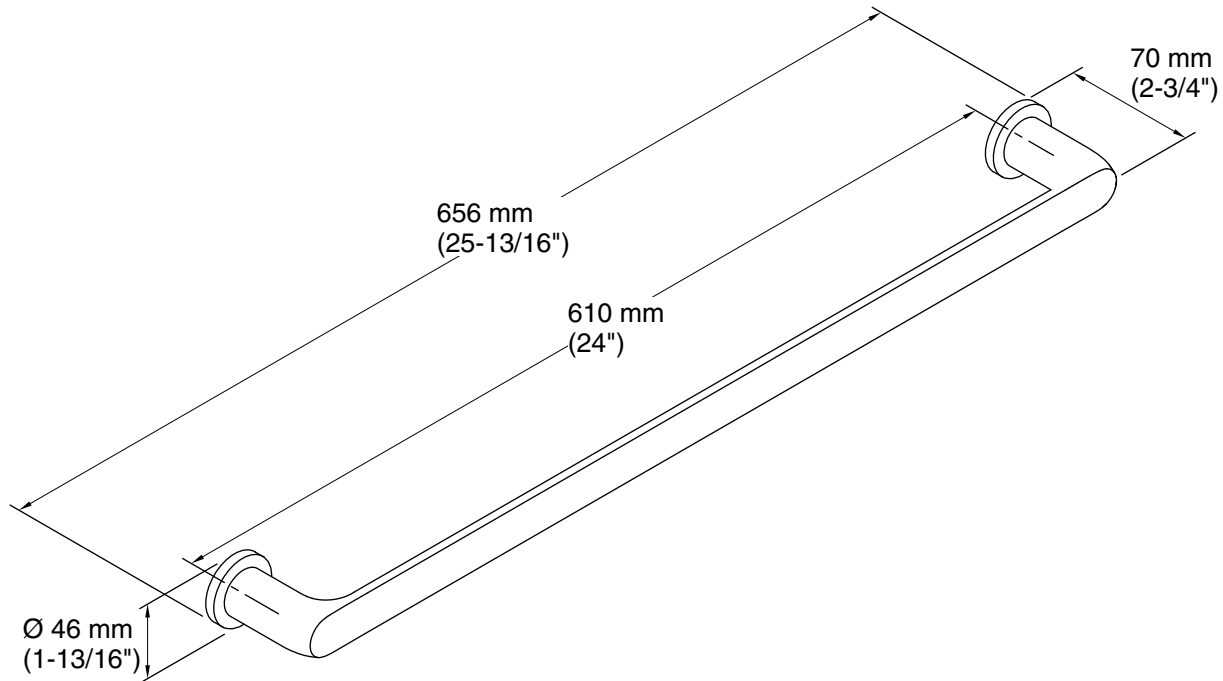

Avid™
610mm towel bar
K-97495BR

Features

- Metal construction

Material

- KOHLER® finishes resist corrosion and tarnishing

Codes/Standards

None Applicable

KOHLER® Produtos para Cozinhas e Banheiros Ltda Faucets Fifteen-Year Limited Warranty

See website for detailed warranty information.

Technical Information

All product dimensions are nominal.

Material: Metal

Notes

Install this product according to the installation guide.

CAUTION: Risk of personal injury. Do not install these products in any area where they are likely to be used inadvertently as a grab bar or support bar. These products are not designed or intended for use as a grab bar or support bar.