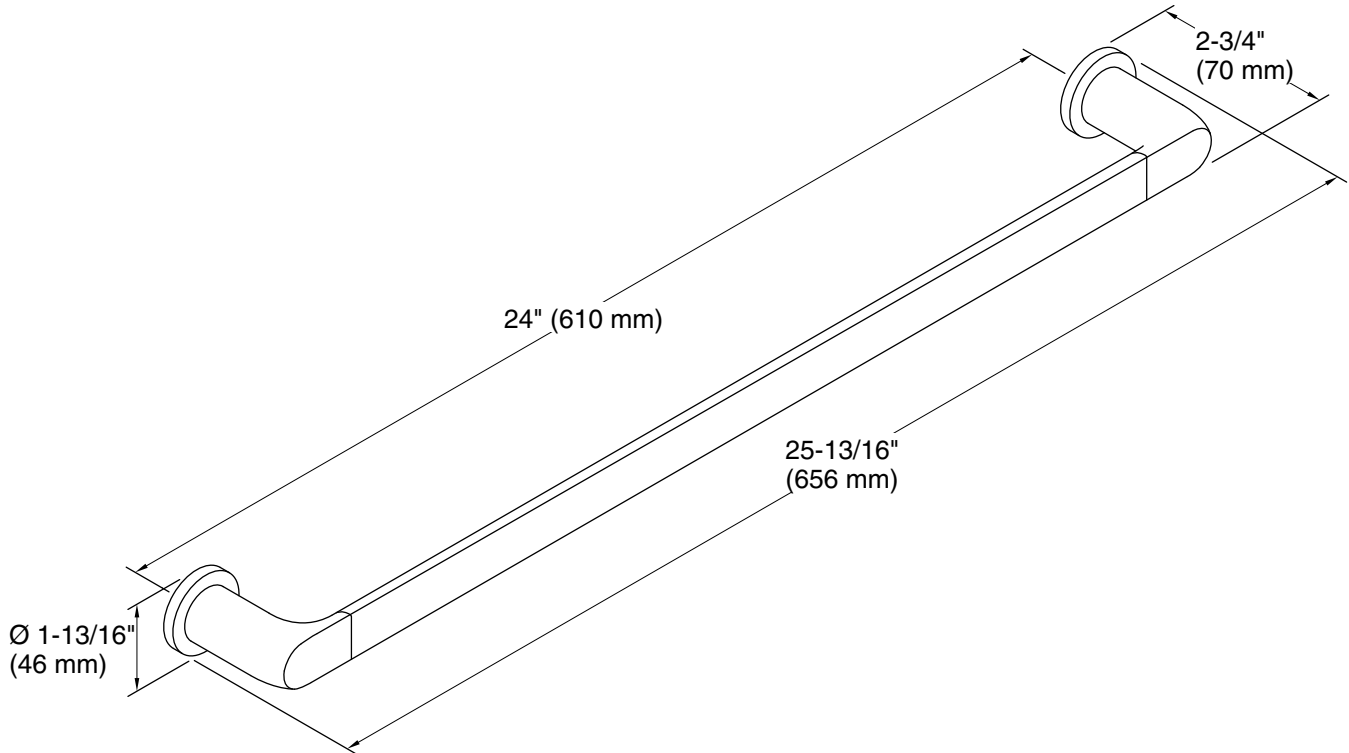

Technical Information

All product dimensions are nominal.

Material: Zinc, Brass

Notes

Install this product according to the installation instructions.

CAUTION: Risk of personal injury. Do not install these products in any area where they are likely to be used inadvertently as a grab bar or support bar. These products are not designed or intended for use as a grab bar or support bar.