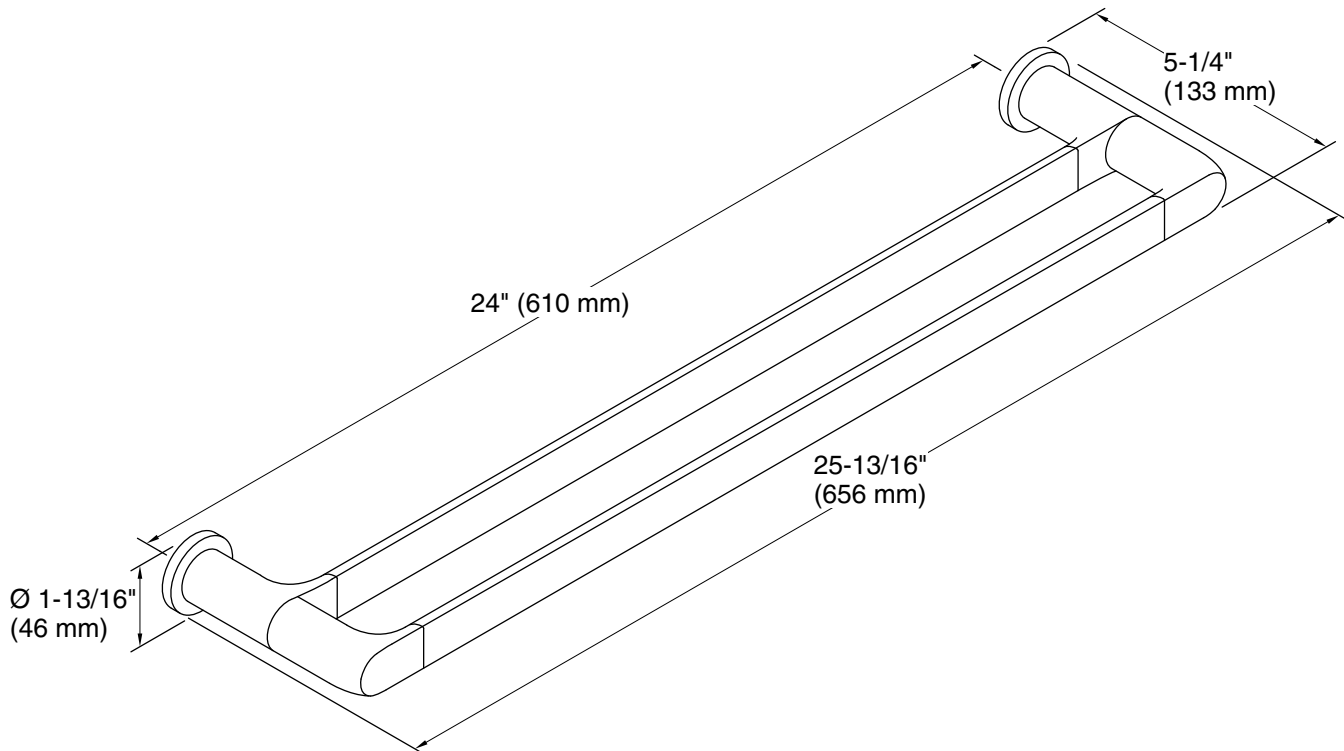

Technical Information

All product dimensions are nominal.

Material: Zinc, Brass

Notes

Install this product according to the installation instructions.

CAUTION: Risk of personal injury. Do not install these products in any area where they are likely to be used inadvertently as a grab bar or support bar. These products are not designed or intended for use as a grab bar or support bar.