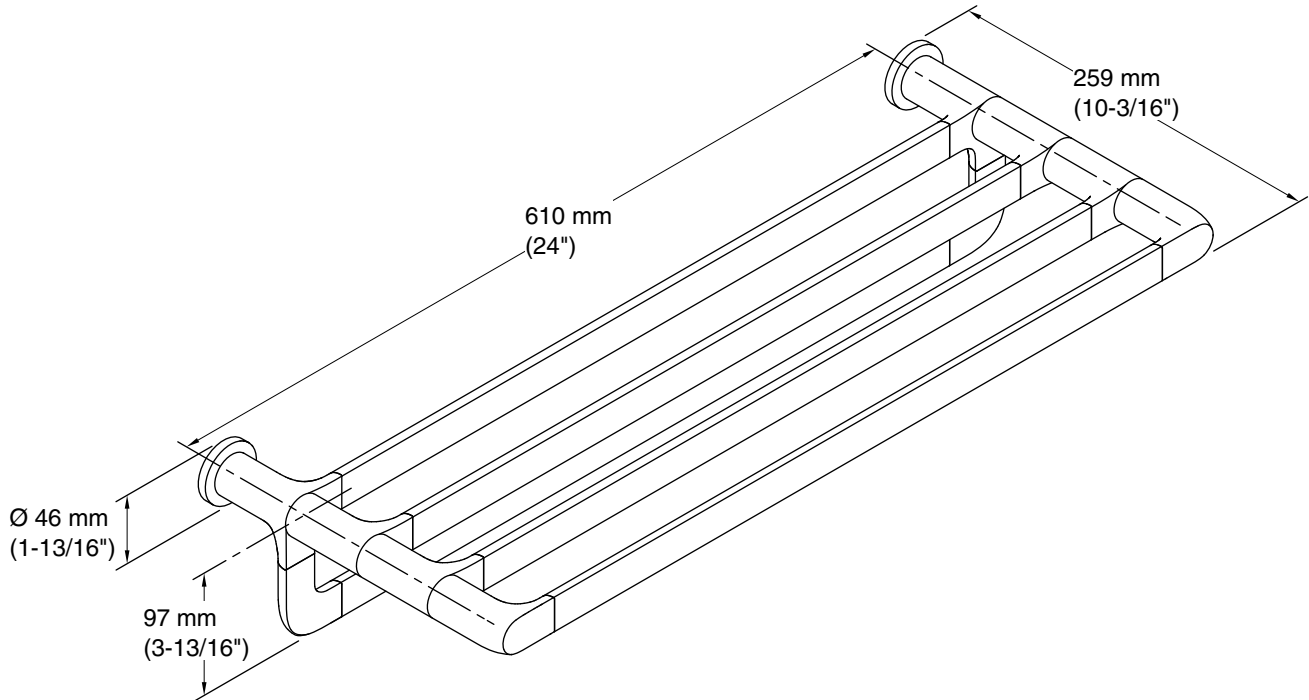

Features

- Metal construction
- Complete range of faucets, accessories and showering components to coordinate a full bathroom
- Includes installation hardware

Material

- KOHLER® finishes resist corrosion and tarnishing

Codes/Standards

None Applicable

See website for detailed warranty information.

Technical Information

All product dimensions are nominal.

Material: Metal

Notes

Install this product according to the installation instructions.